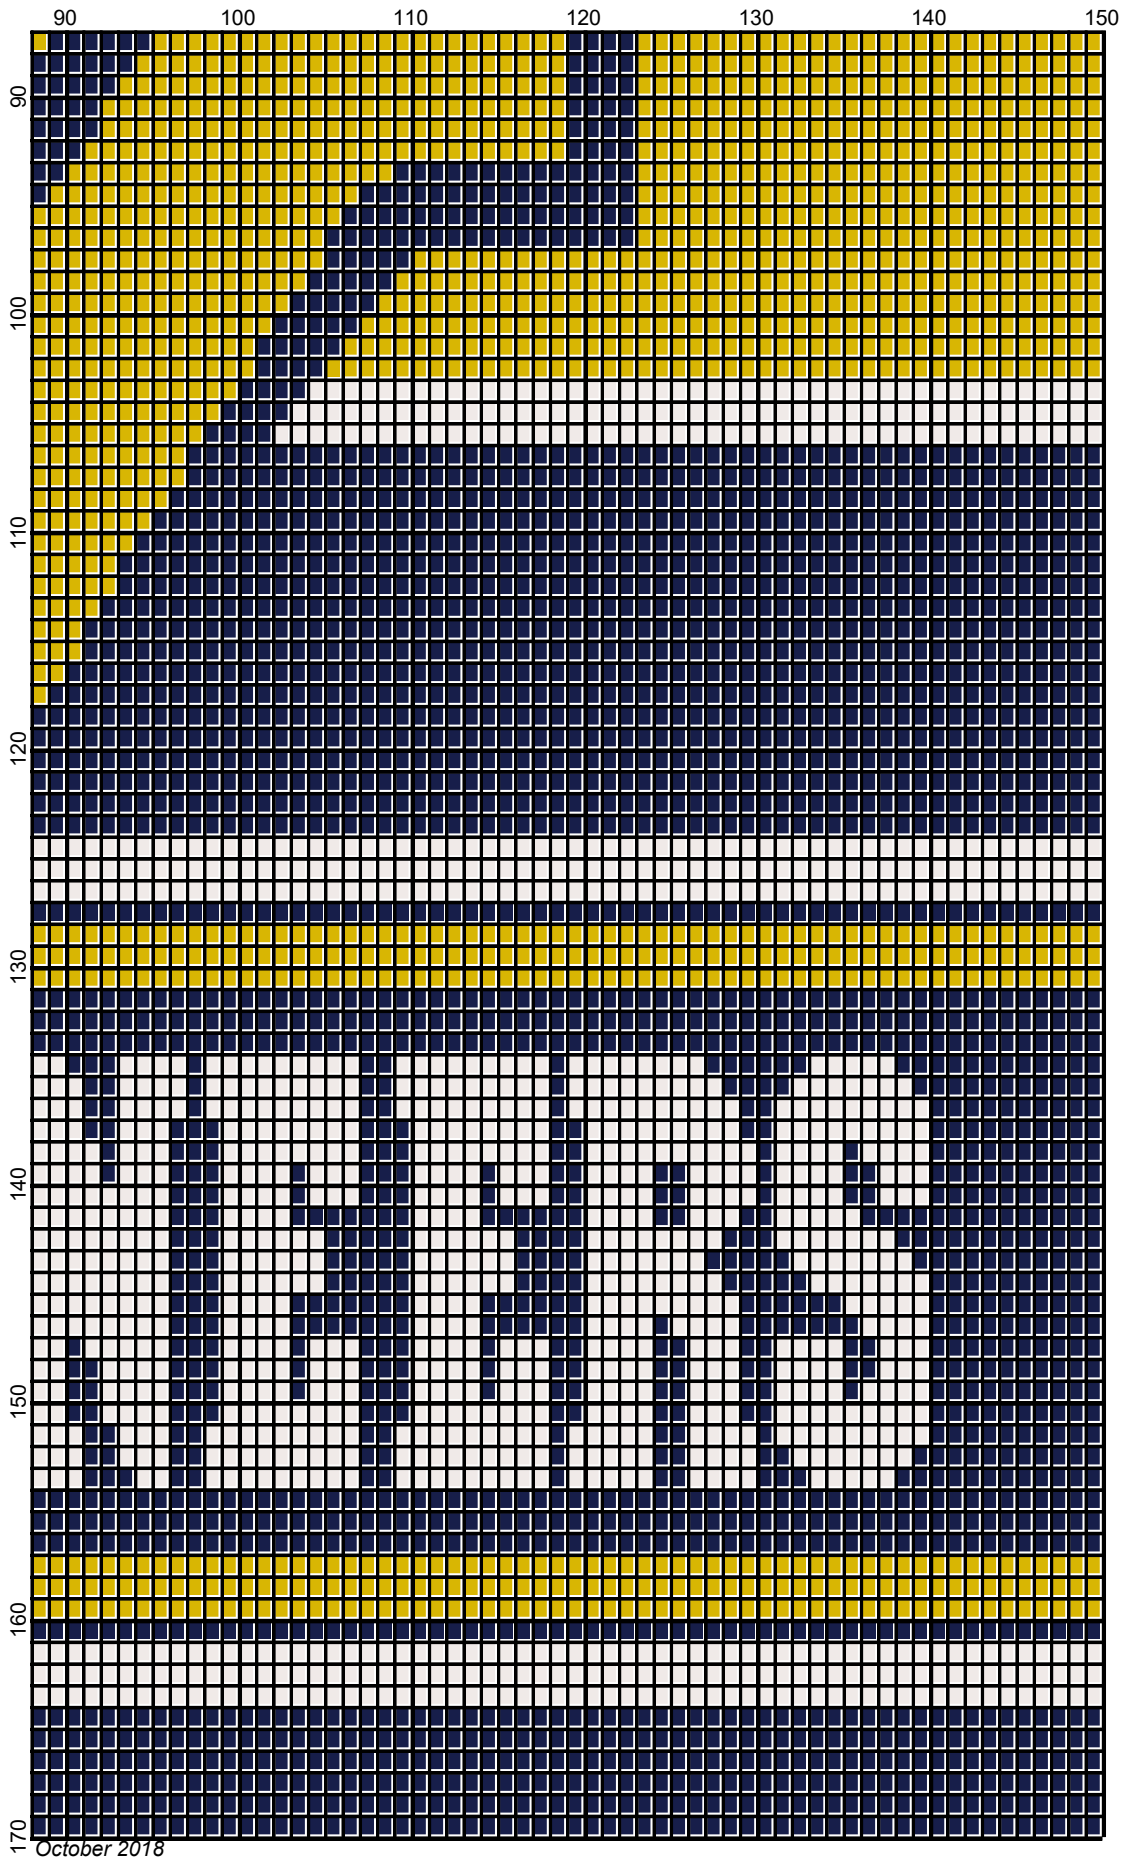

October 2018