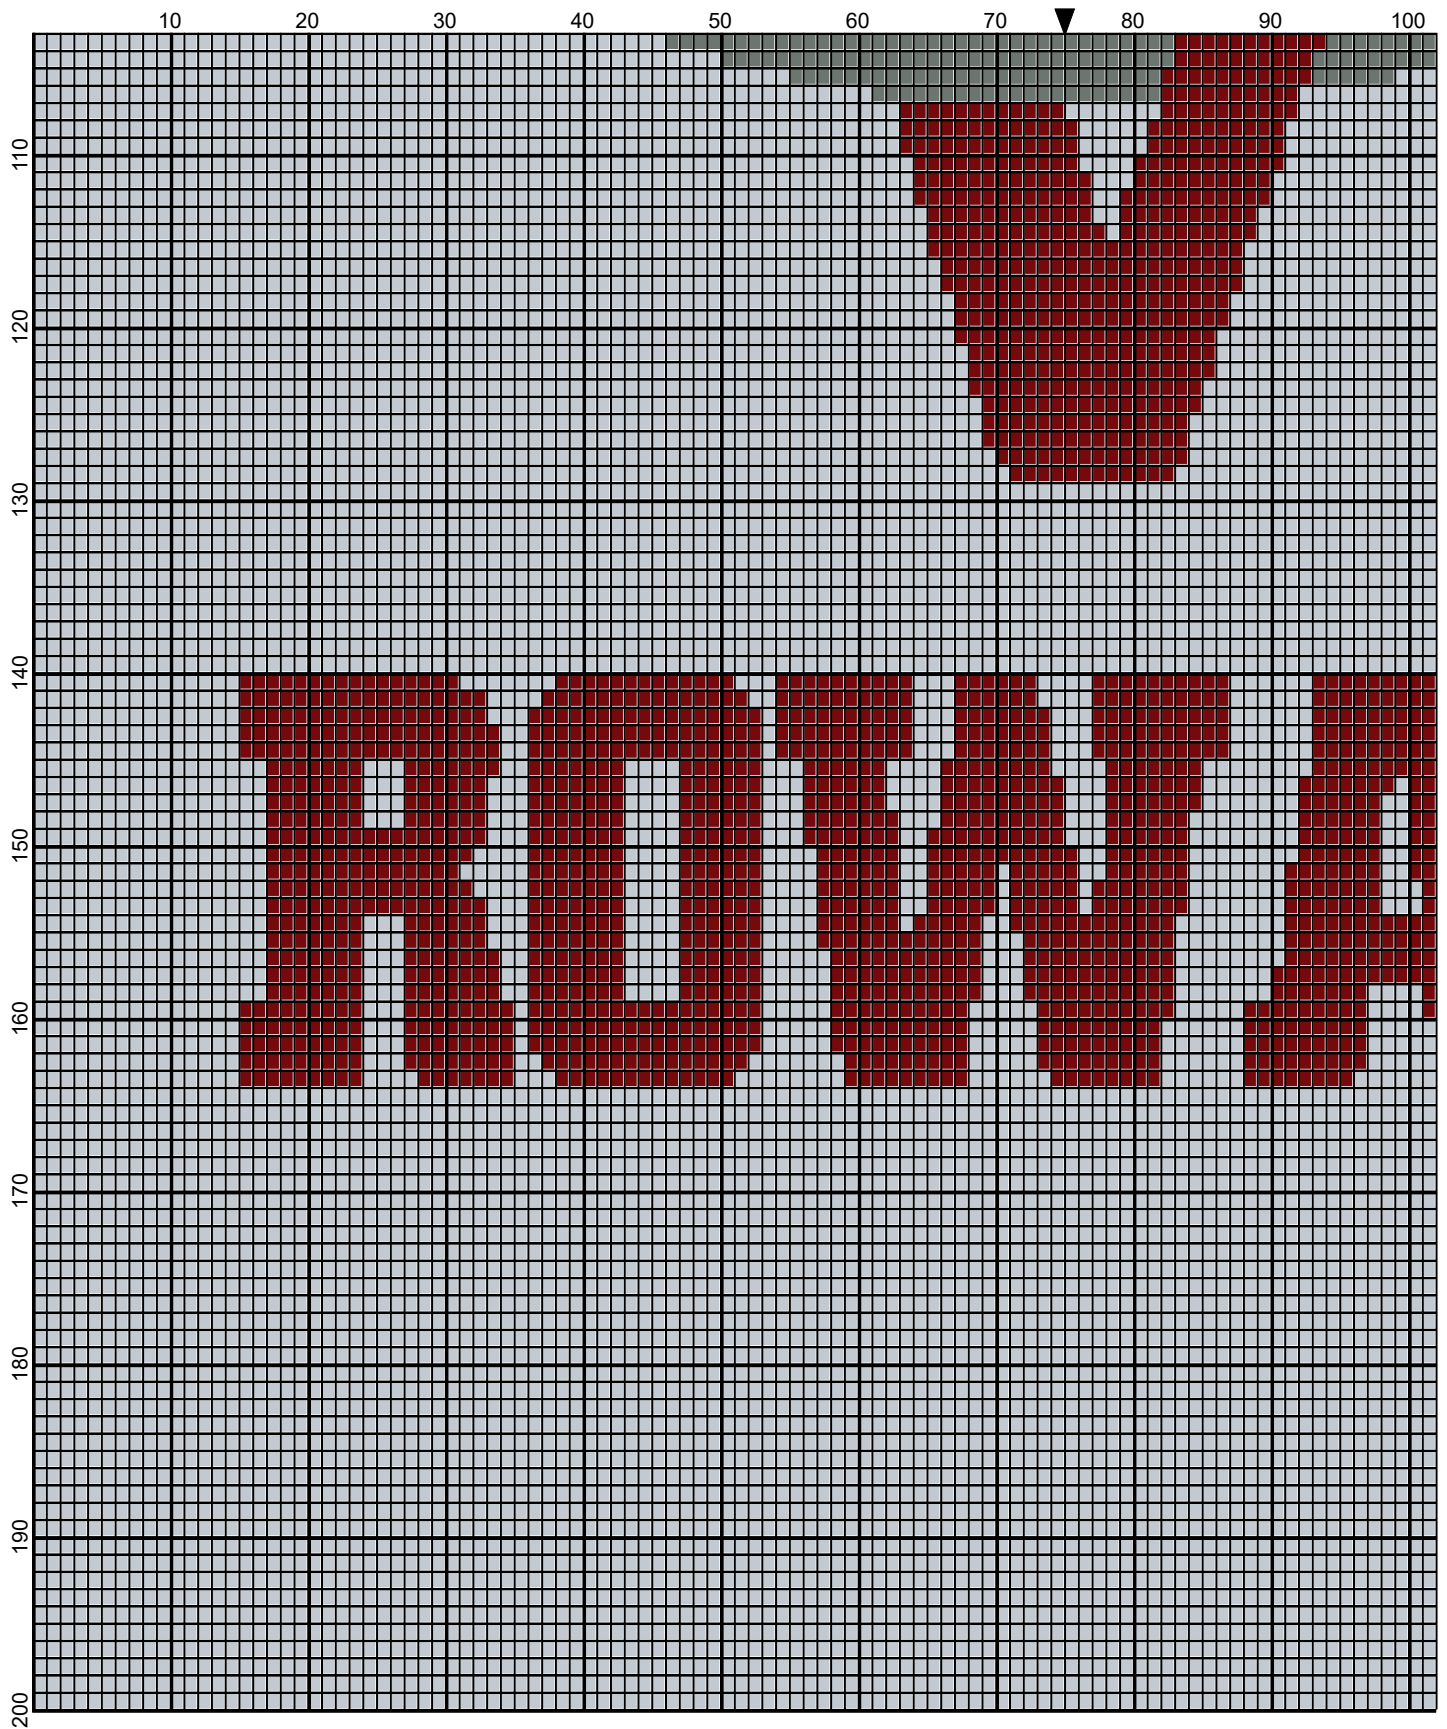

by Donna Hammell

by Donna Hammell

<No Title>

Author: Donna Hammell
Website: www.donnascrochetshoppe.com
Grid Size: 150W x 200H
Design Area: 15.00" x 25.00" (150 x 200 stitches)

Legend:

 [2] RHS 319 Cherry Red  [2] RHS RH400 Gray Heather  [2] RHS 341 Light Gray

ESTIMATED YARN NEEDED:

CHERRY RED: 6 OUNCES
GRAY HEATHER: 4 OUNCES
LT GRAY: 32 OUNCES