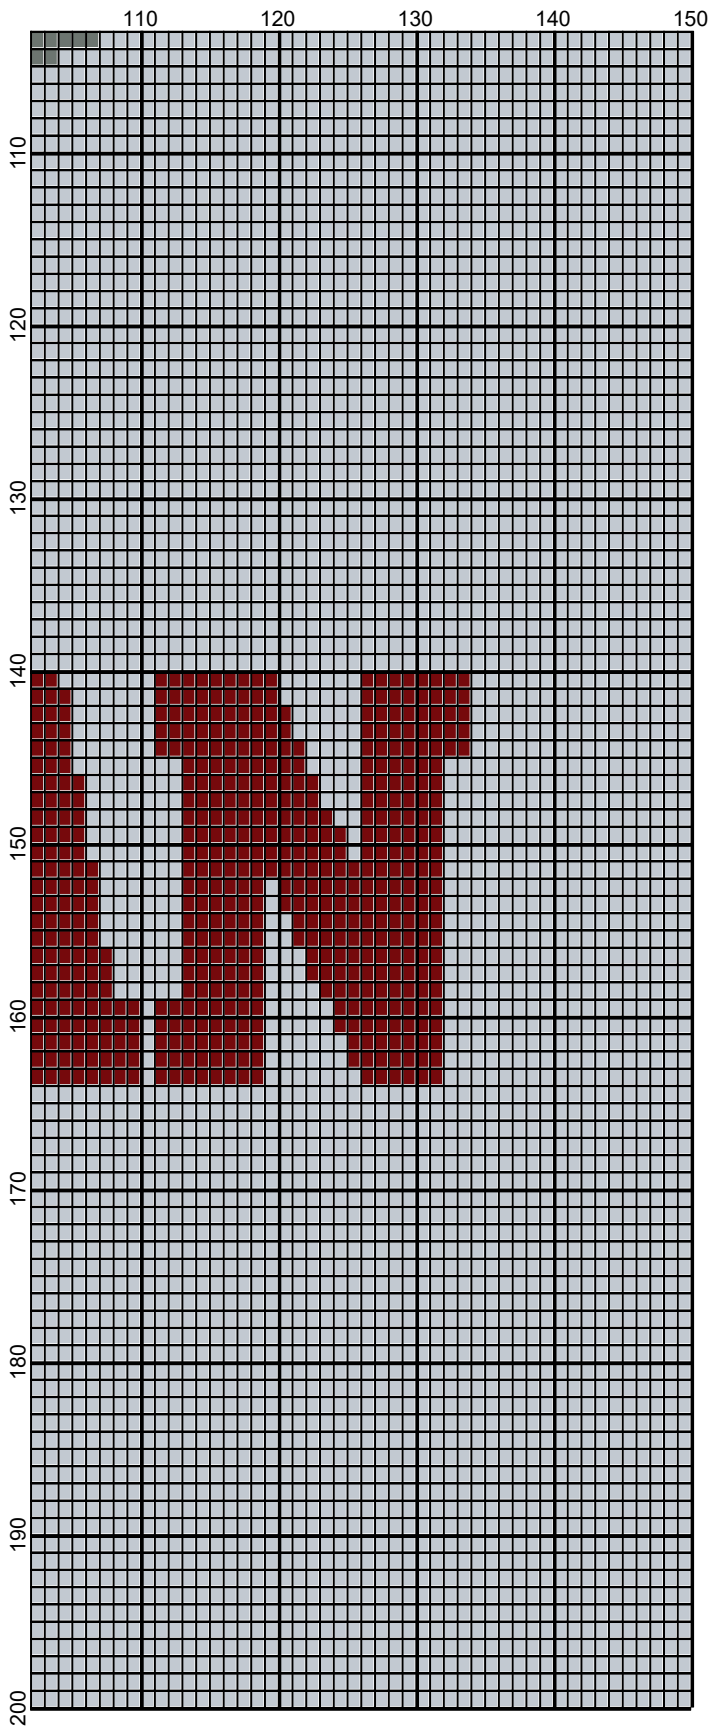

by Donna Hammell

by Donna Hammell

<No Title>

Author: Donna Hammell
Website: www.donnascrochetshoppe.com
Grid Size: 150W x 200H
Design Area: 15.00" x 25.00" (150 x 200 stitches)

Legend:

 [2] RHS 319 Cherry Red  [2] RHS RH400 Gray Heather  [2] RHS 341 Light Gray

ESTIMATED YARN NEEDED:

CHERRY RED: 6 OUNCES
GRAY HEATHER: 4 OUNCES
LT GRAY: 32 OUNCES