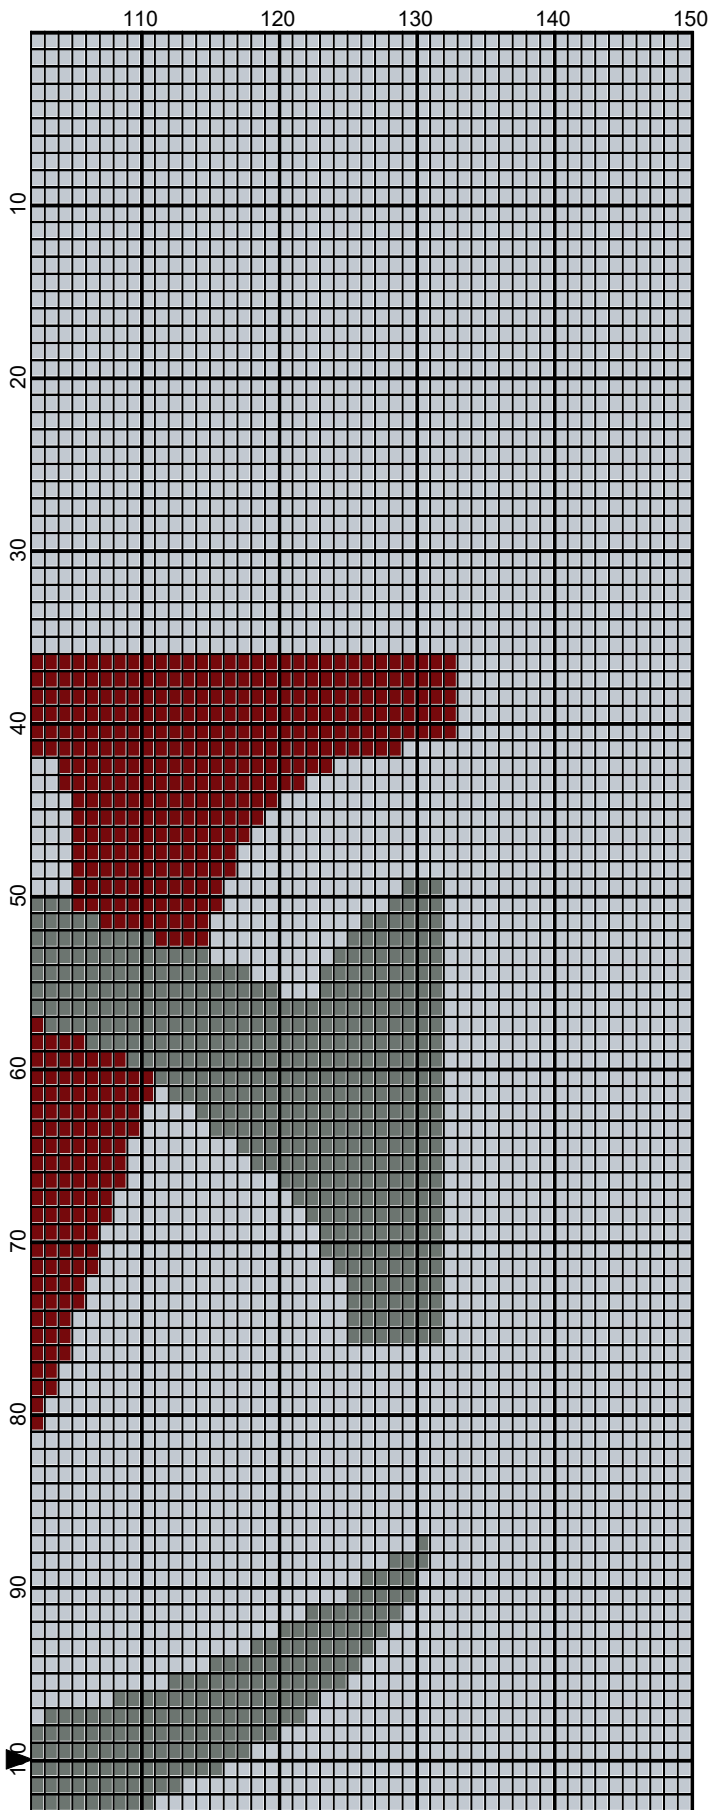

by Donna Hammell

by Donna Hammell

<No Title>

Author: Donna Hammell
Website: www.donnascrochetshoppe.com
Grid Size: 150W x 200H
Design Area: 15.00" x 25.00" (150 x 200 stitches)

Legend:

 [2] RHS 319 Cherry Red  [2] RHS RH400 Gray Heather  [2] RHS 341 Light Gray

ESTIMATED YARN NEEDED:

CHERRY RED: 6 OUNCES
GRAY HEATHER: 4 OUNCES
LT GRAY: 32 OUNCES