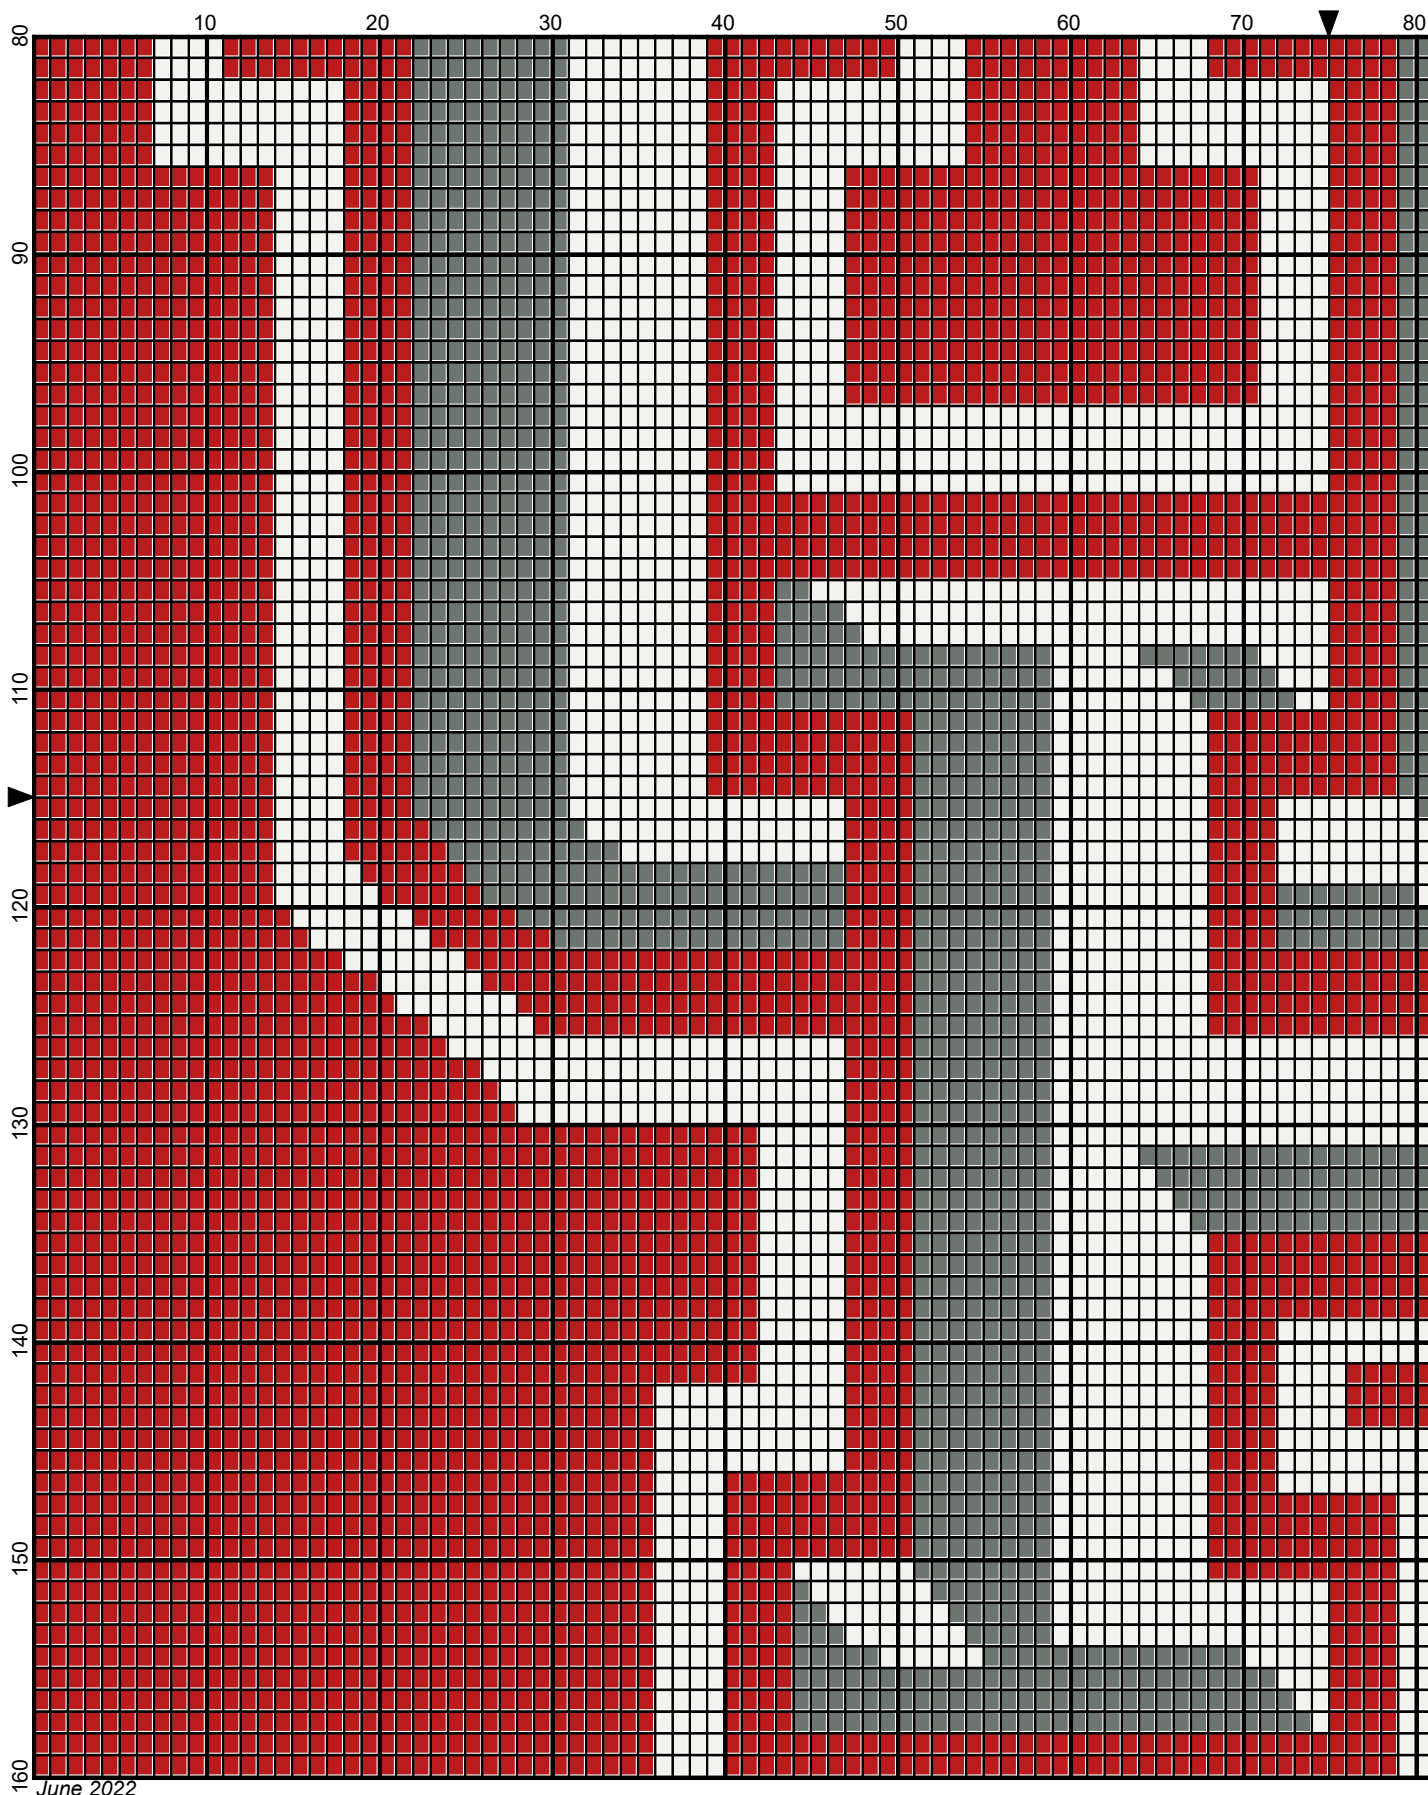

Legend:

■ RHS-390

□ RHS-316

■ RHS-RH400

university_houston

Author: Donna Hammell
Copyright: June 2022
Website: www.donnascrochetshoppe.com
Grid Size: 150W x 230H
Design Area: 15.00" x 28.75" (150 x 230 stitches)

Legend:

 [2] RHS 390 Hot Red  [2] RHS 316 Soft White  [2] RHS RH400 Gray Heather

ESTIMATED YARN NEEDED:

RED: 36 OUNCES/1800 YDS
WHITE: 8 OUNCES/350 YDS
GRAY: 4 OUNCES/150 YDS

June 2022

June 2022

June 2022

Legend:

■ RHS-390 □ RHS-316 ■ RHS-RH400