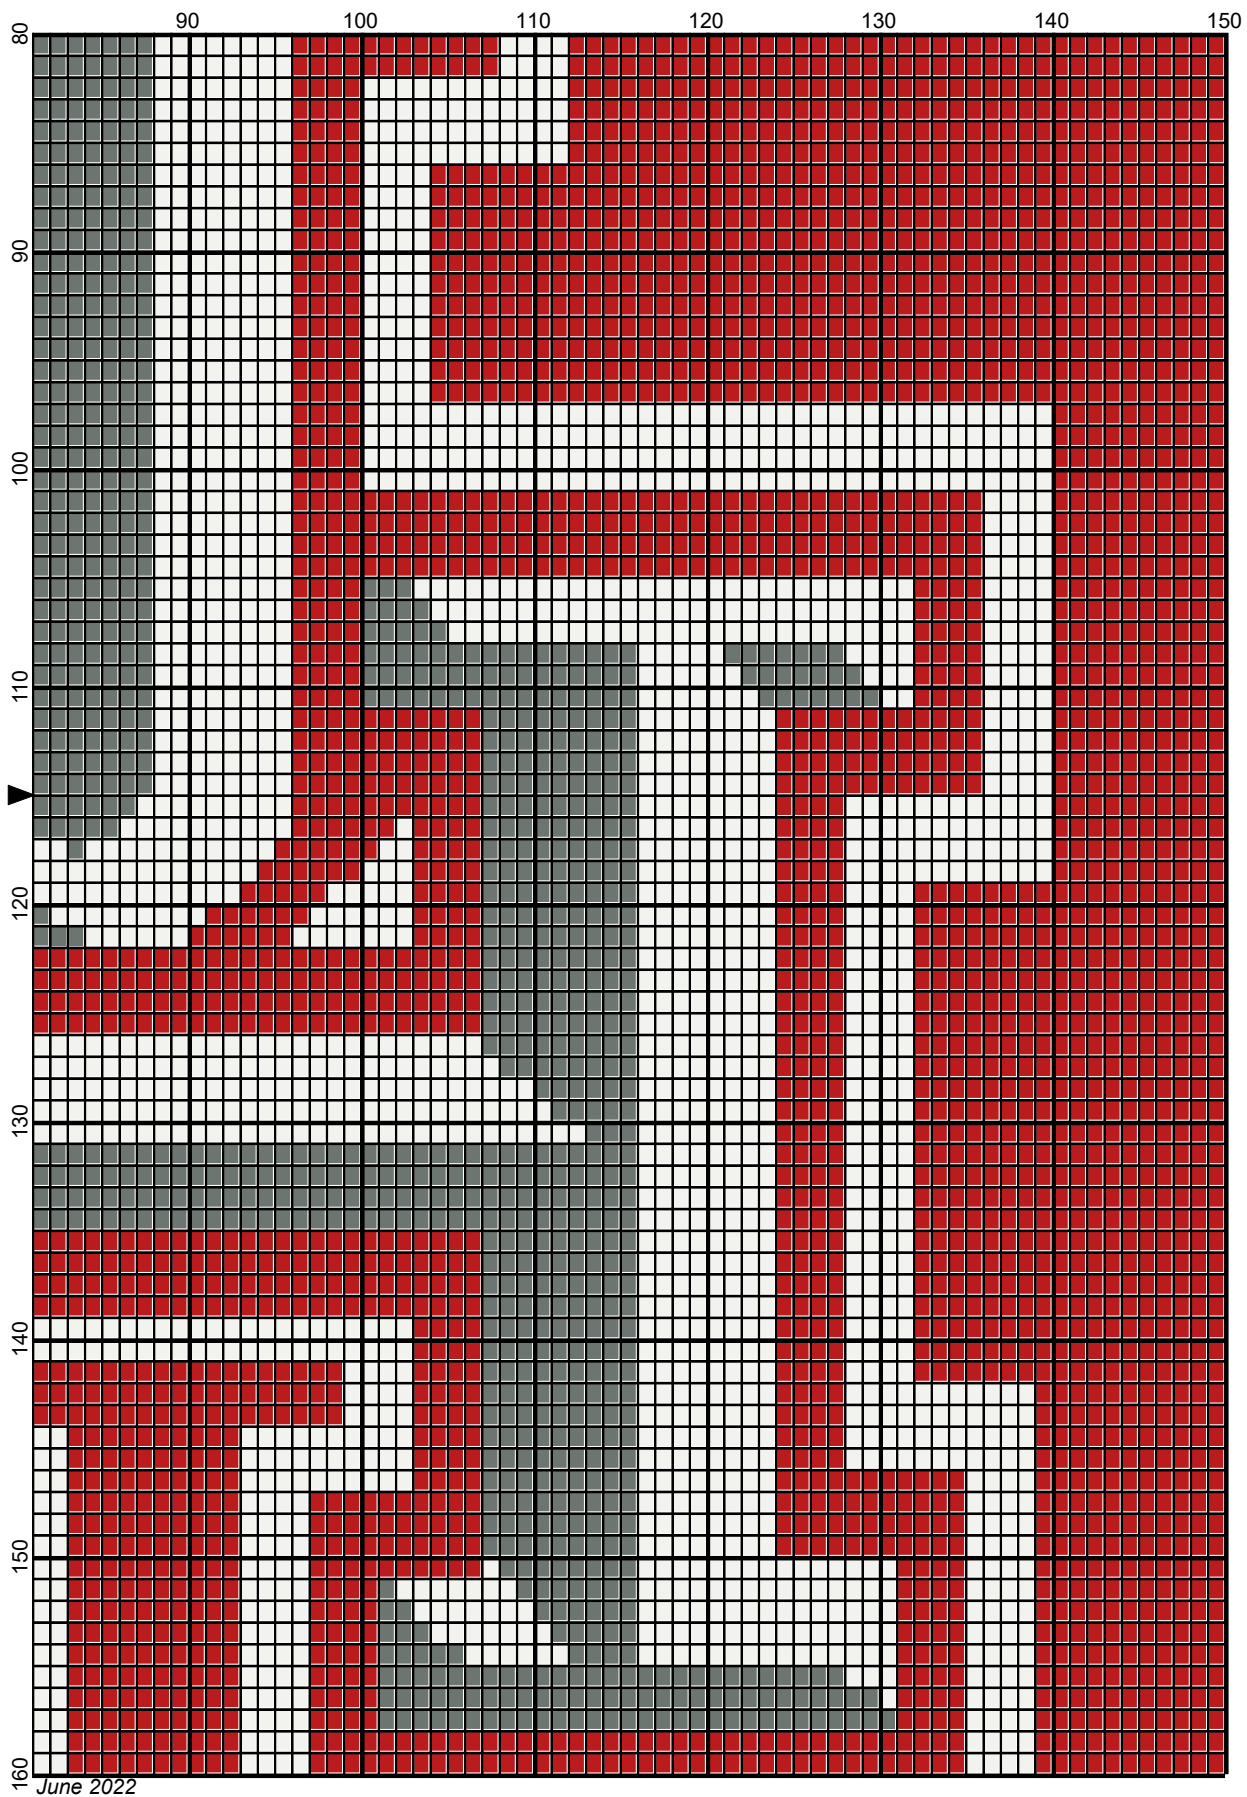

Legend:

■ RHS-390

□ RHS-316

■ RHS-RH400

university_houston

Author: Donna Hammell
Copyright: June 2022
Website: www.donnascrochetshoppe.com
Grid Size: 150W x 230H
Design Area: 15.00" x 28.75" (150 x 230 stitches)

Legend:

 [2] RHS 390 Hot Red  [2] RHS 316 Soft White  [2] RHS RH400 Gray Heather

ESTIMATED YARN NEEDED:

RED: 36 OUNCES/1800 YDS
WHITE: 8 OUNCES/350 YDS
GRAY: 4 OUNCES/150 YDS

June 2022

June 2022

June 2022

Legend:

■ RHS-390 □ RHS-316 ■ RHS-RH400