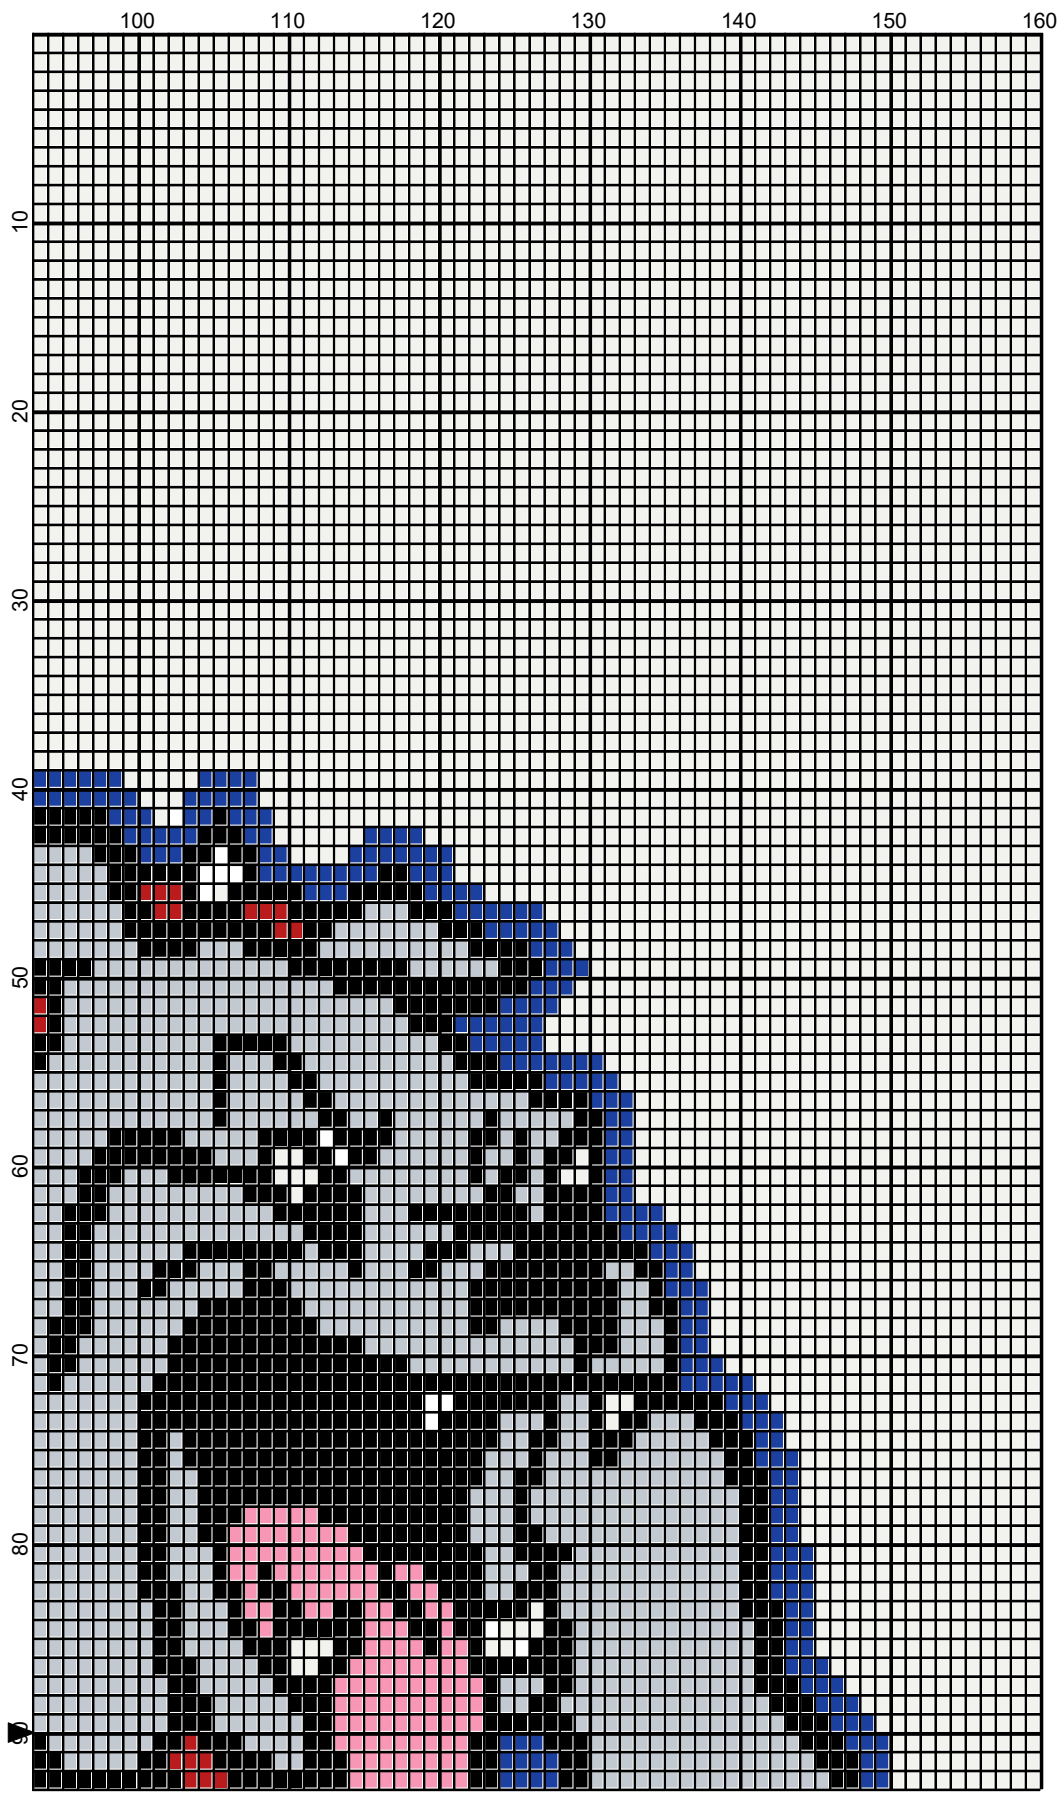

September 2022

Legend:

- RHS-316
- RHS-886
- RHS-312
- RHS-390
- RHS-341
- RHS-706

# tougaloo\_bulldogs\_160x180

---

**Author:** Donna Hammell  
**Copyright:** September 2022  
**Website:** [www.donnascrochetshoppe.com](http://www.donnascrochetshoppe.com)  
**Grid Size:** 160W x 180H  
**Design Area:** 16.00" x 22.50" (160 x 180 stitches)

## Legend:

 [2] RHS 316 Soft White	 [2] RHS 312 Black	 [2] RHS 341 Light Gray
 [2] RHS 886 Blue	 [2] RHS 390 Hot Red	 [2] RHS 706 Perfect Pink

## ESTIMATED YARN NEEDED:

WHITE: 1140 YDS  
BLUE :170 YDS  
BLACK: 131 YDS  
RED:185 YDS  
LT GRAY: 235 YDS  
PINK: 10 YDS

September 2022

September 2022

Legend:

September 2022

□ RHS-316   ■ RHS-886   ■ RHS-312   ■ RHS-390   ■ RHS-341   ■ RHS-706