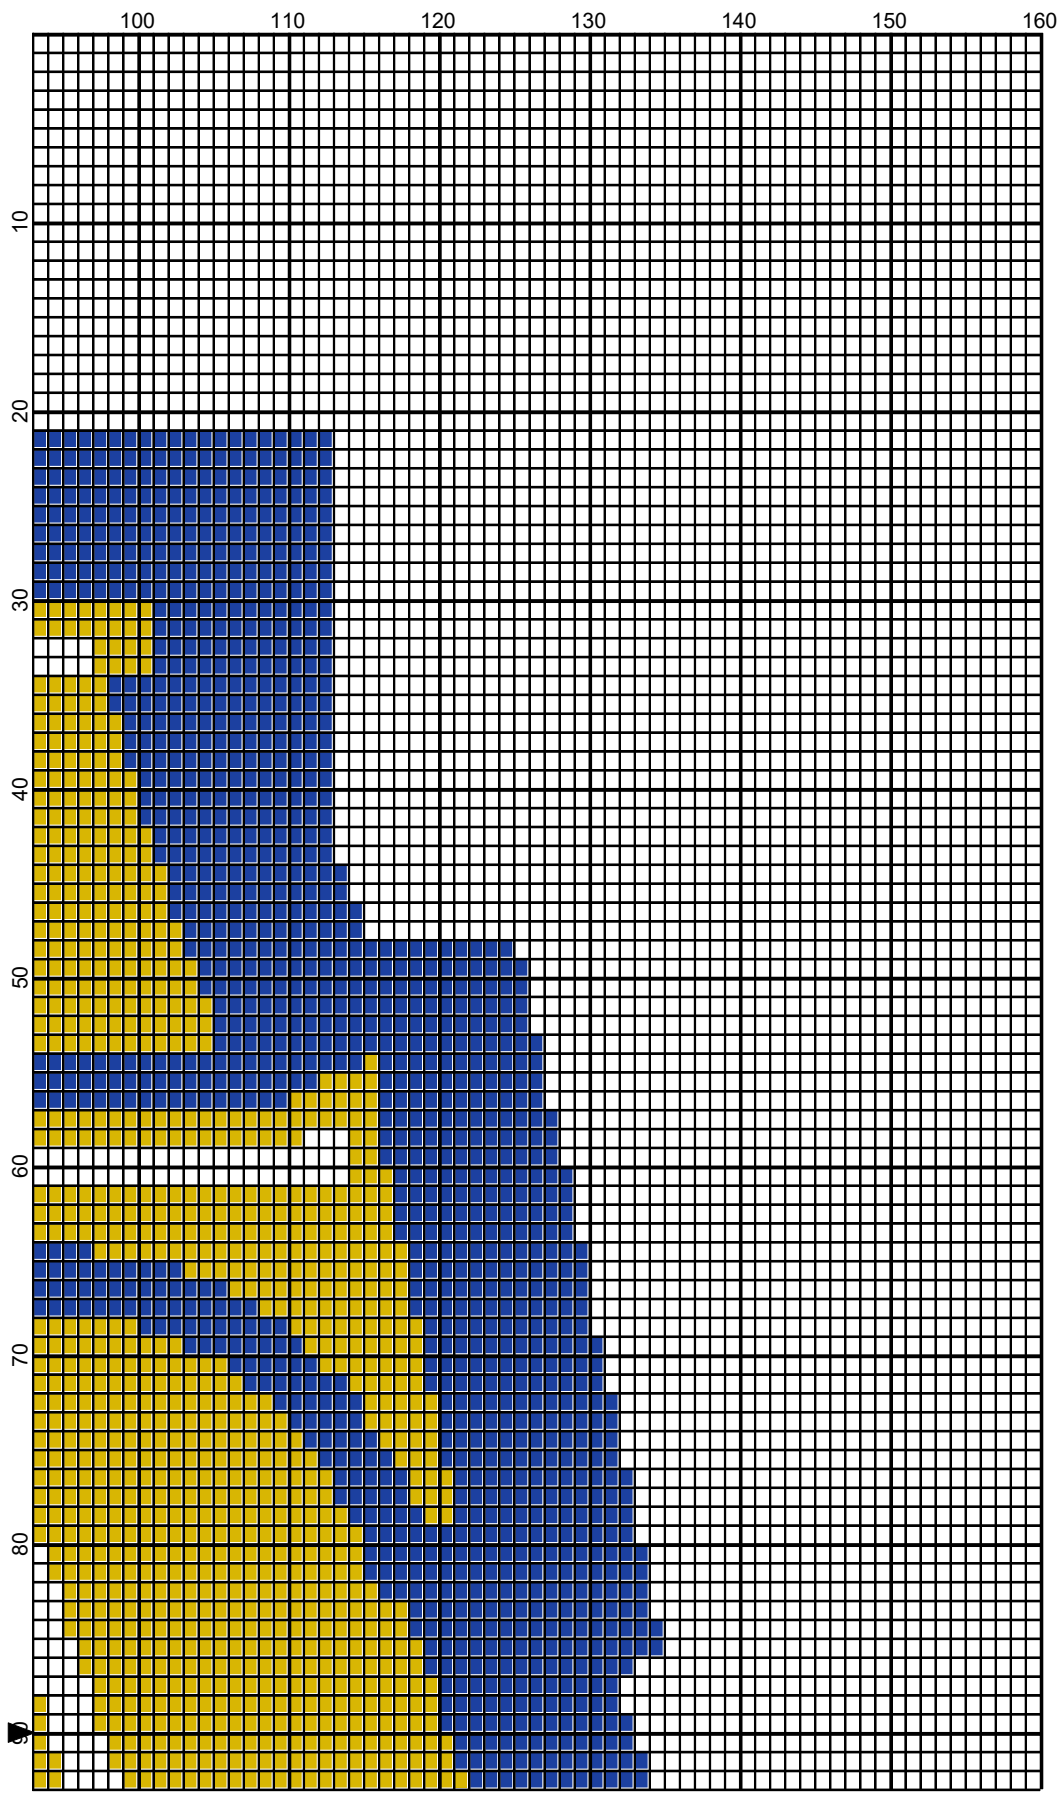

August 2022

Legend:

- RHS-321
- RHS-886
- RHS-311

north_carolina_a_t

Author: Donna Hammell
Copyright: August 2022
Website: www.donnascrochetshoppe.com
Grid Size: 160W x 180H
Design Area: 16.00" x 22.50" (160 x 180 stitches)

Legend:

 [2] RHS 321 Gold  [2] RHS 886 Blue  [2] RHS 311 WHITE

ESTIMATED YARN NEEDED:

GOLD: 8 OUNCES/346 YDS
BLUE: 10 OUNCES/475 YDS
WHITE: 22 OUNCES/1055 YDS

August 2022

August 2022

August 2022

Legend:

■ RHS-321 ■ RHS-886 □ RHS-311