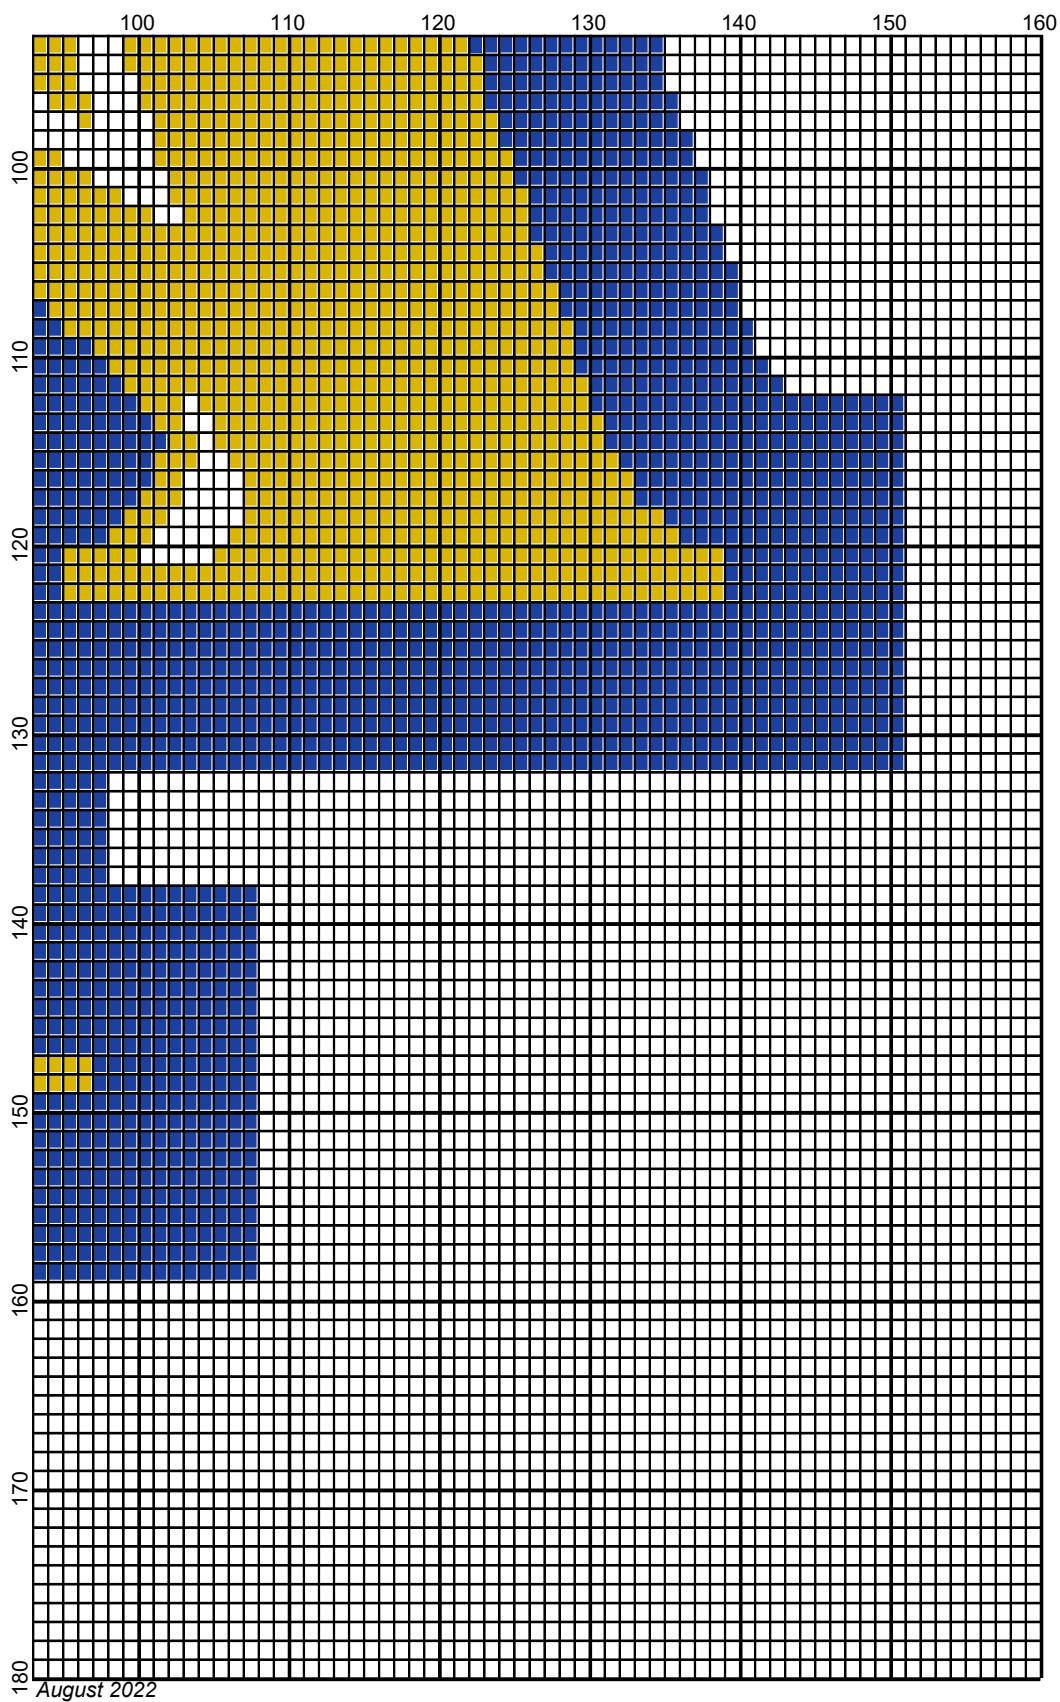

August 2022

Legend:

- RHS-321
- RHS-886
- RHS-311

north_carolina_a_t

Author: Donna Hammell
Copyright: August 2022
Website: www.donnascrochetshoppe.com
Grid Size: 160W x 180H
Design Area: 16.00" x 22.50" (160 x 180 stitches)

Legend:

 [2] RHS 321 Gold  [2] RHS 886 Blue  [2] RHS 311 WHITE

ESTIMATED YARN NEEDED:

GOLD: 8 OUNCES/346 YDS
BLUE: 10 OUNCES/475 YDS
WHITE: 22 OUNCES/1055 YDS

August 2022

August 2022

August 2022

Legend: