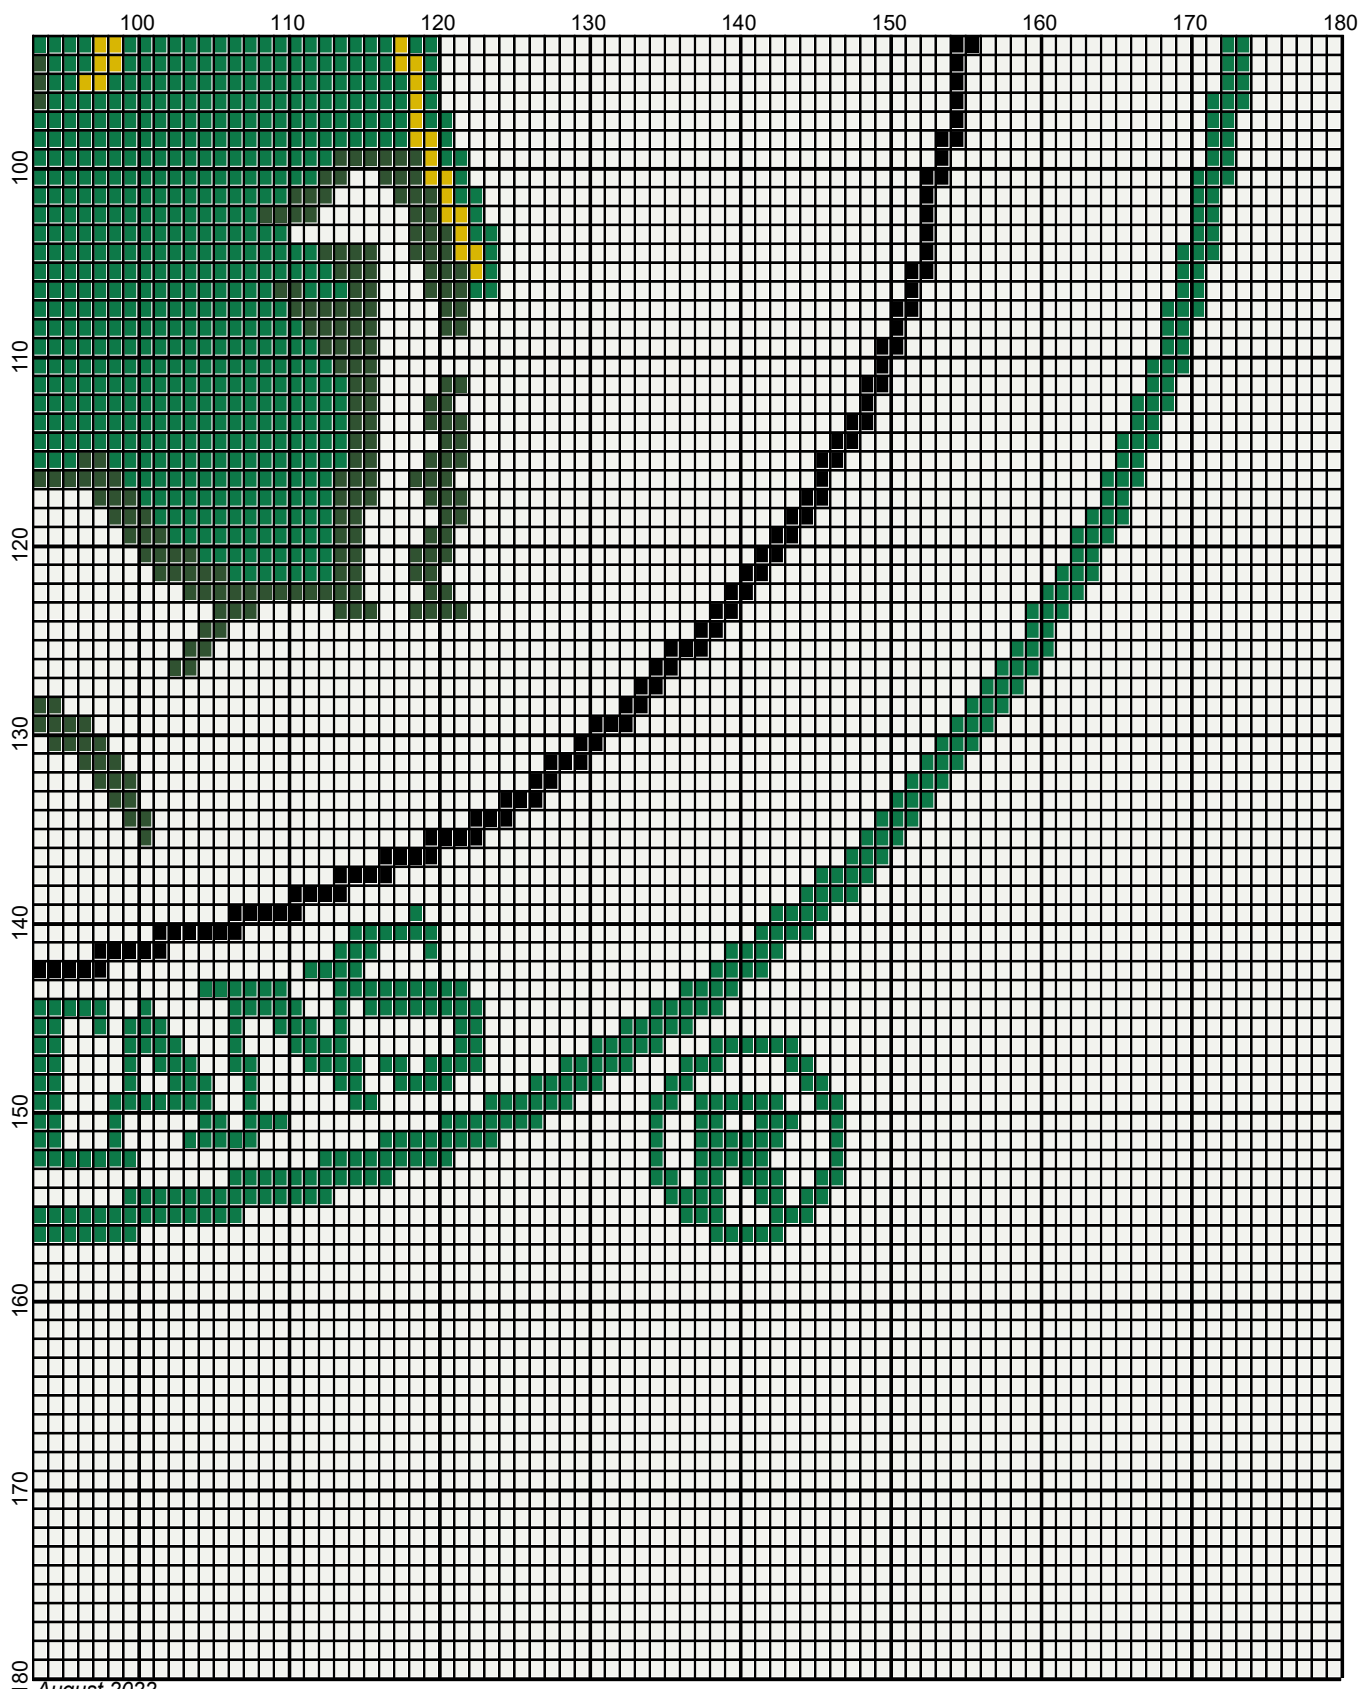

August 2022

Legend:

- RHS-389
- RHS-368
- RHS-312
- RHS-324
- RHS-321
- RHS-316

norfolk_spartans_180x180

Author: Donna Hammell
Copyright: August 2022
Website: www.donnascrochetshoppe.com
Grid Size: 180W x 180H
Design Area: 18.00" x 22.50" (180 x 180 stitches)

Legend:

 [2] RHS 389 Hunter Green
 [2] RHS 368 Paddy Green

 [2] RHS 312 Black
 [2] RHS 324 Bright Yellow

 [2] RHS 321 Gold
 [2] RHS 316 Soft White

ESTIMATED YARN NEEDED:

HUNTER GREEN: 1 OUNCE/40 YDS
PADDY GREEN: 8 OUNCES/345 YDS
BLACK: 1 OUNCE/32 YDS
BRIGHT YELLOW: 2 OUNCES/92 YDS
GOLD: 1 OUNCE/52 YDS
WHITE: 32 OUNCES/190 YDS

August 2022

August 2022

Legend:

■ RHS-389 ■ RHS-368 ■ RHS-312 ■ RHS-324 ■ RHS-321 □ RHS-316