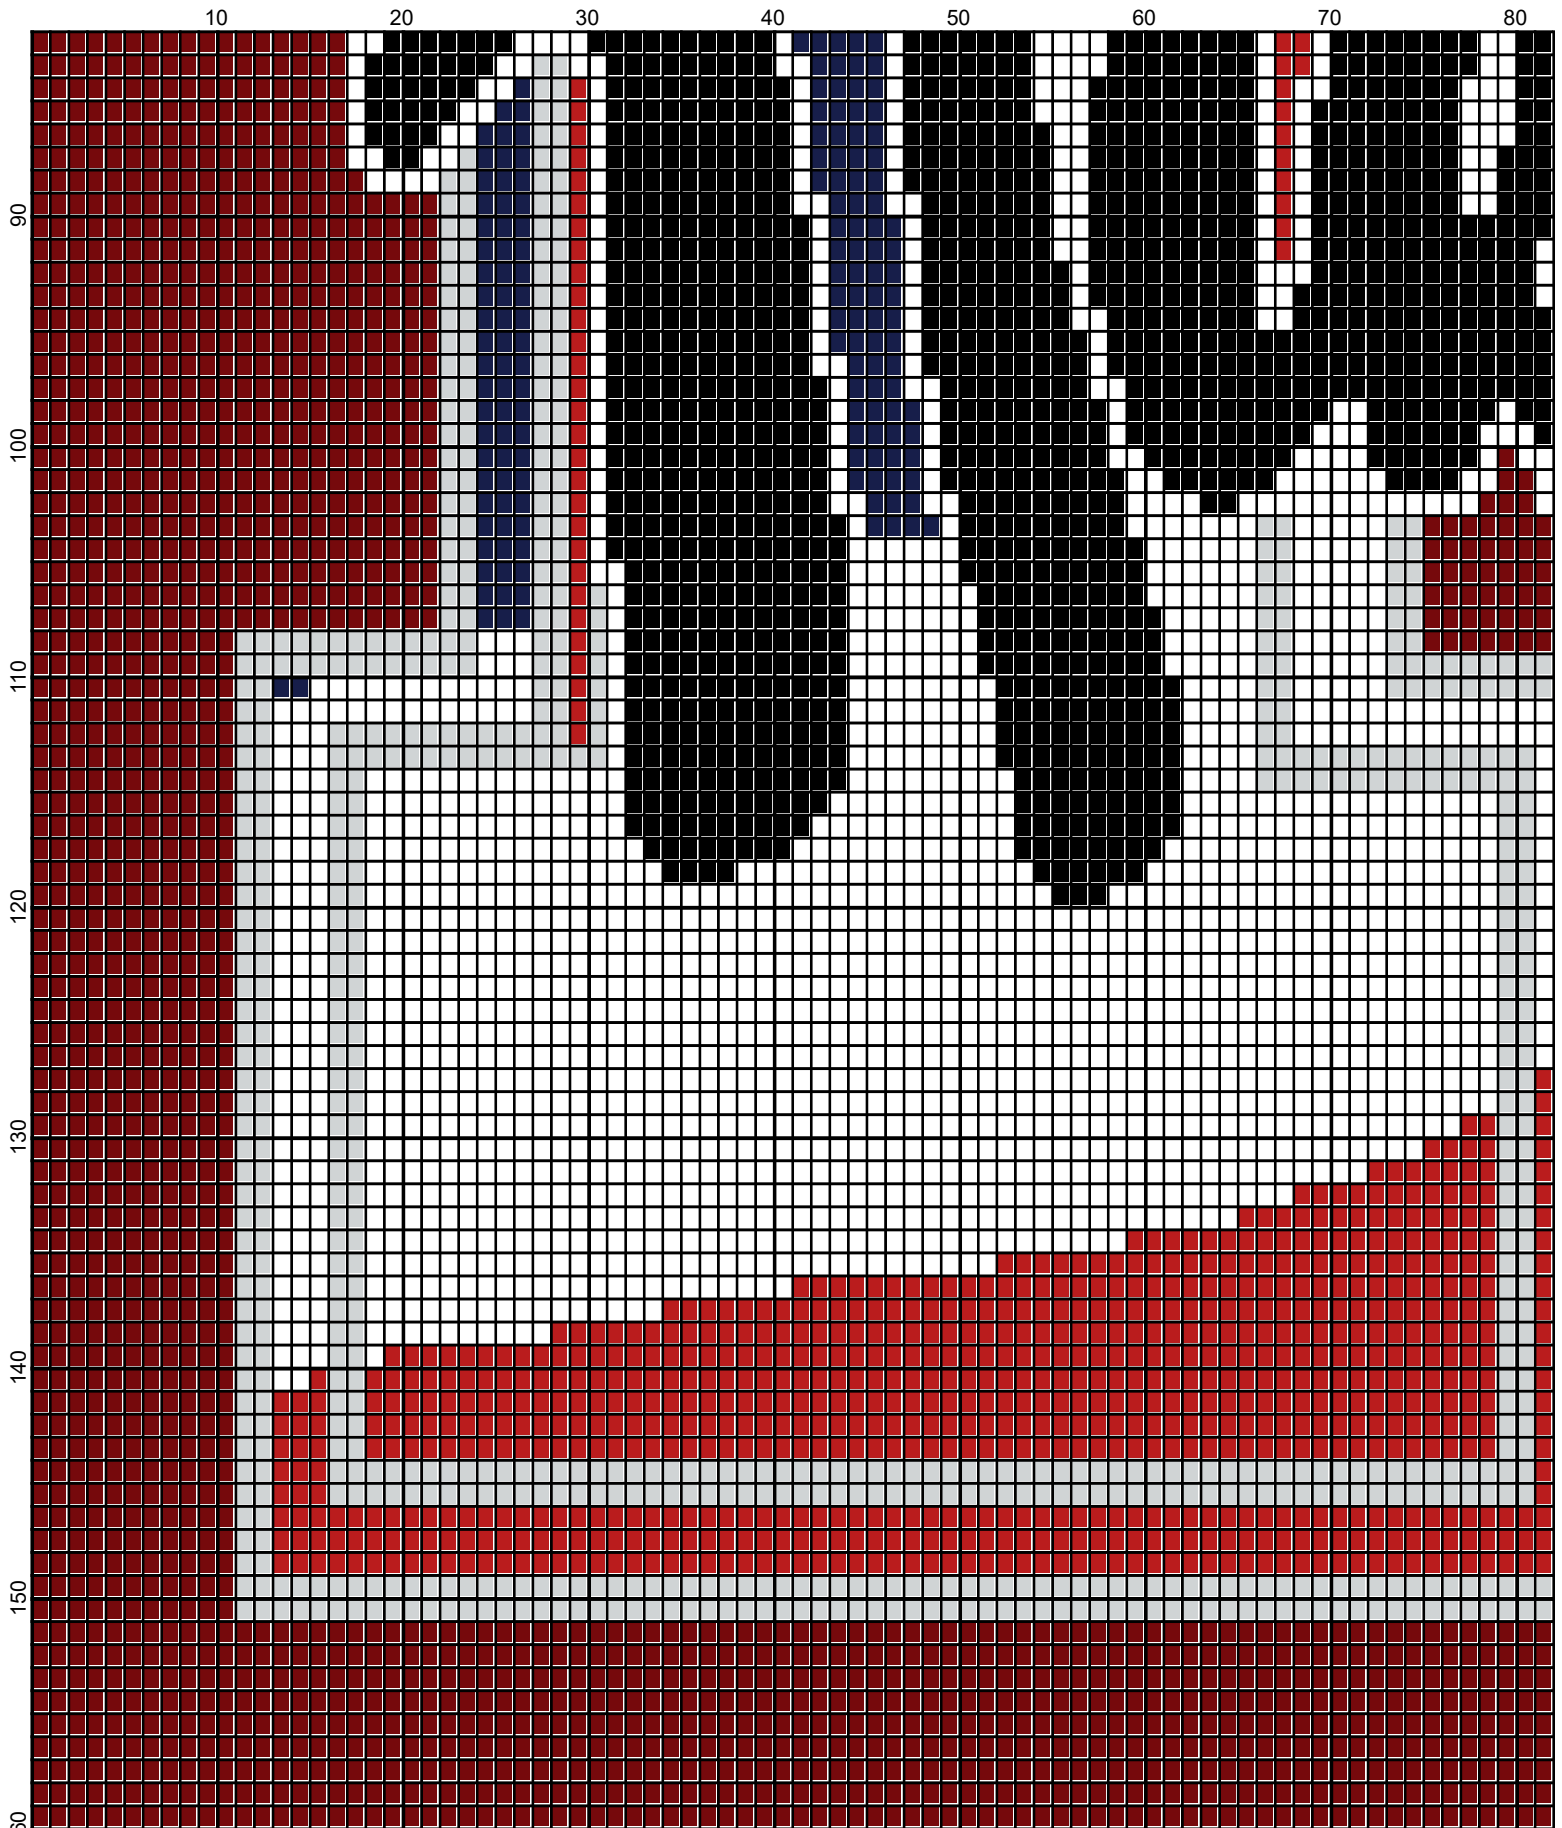

90

100

110

120

130

140

150

160

10

20

30

40

50

60

70

November 2016

170 180 190 200

November 2016

November 2016

November 2016

nebraska_huskers_200x160

Author: Donna Hammell
Company: Donna's Crochet Shoppe
Copyright: November 2016
Website: www.donnascrochetshoppe.com
Grid Size: 200W x 160H
Design Area: 20.00" x 20.00" (200 x 160 stitches)

Legend:

 [2] RHC 902 Jockey Red	 [2] RHC 001 White	 [2] RHC 312 Black
 [2] RHC 0412 Silver	 [2] RHC 853 Soft navy	 [2] RHC 319 Cherry Red

ESTIMATED YARN NEEDED:

RED HEART:
JOCKEY RED: 6 OUNCES
SILVER/LT GRAY: 6 OUNCES
WHITE: 10 OUNCES
BLACK: 6 OUNCES
SOFT NAVY: 6 OUNCES
CHERRY RED: 14 OUNCES