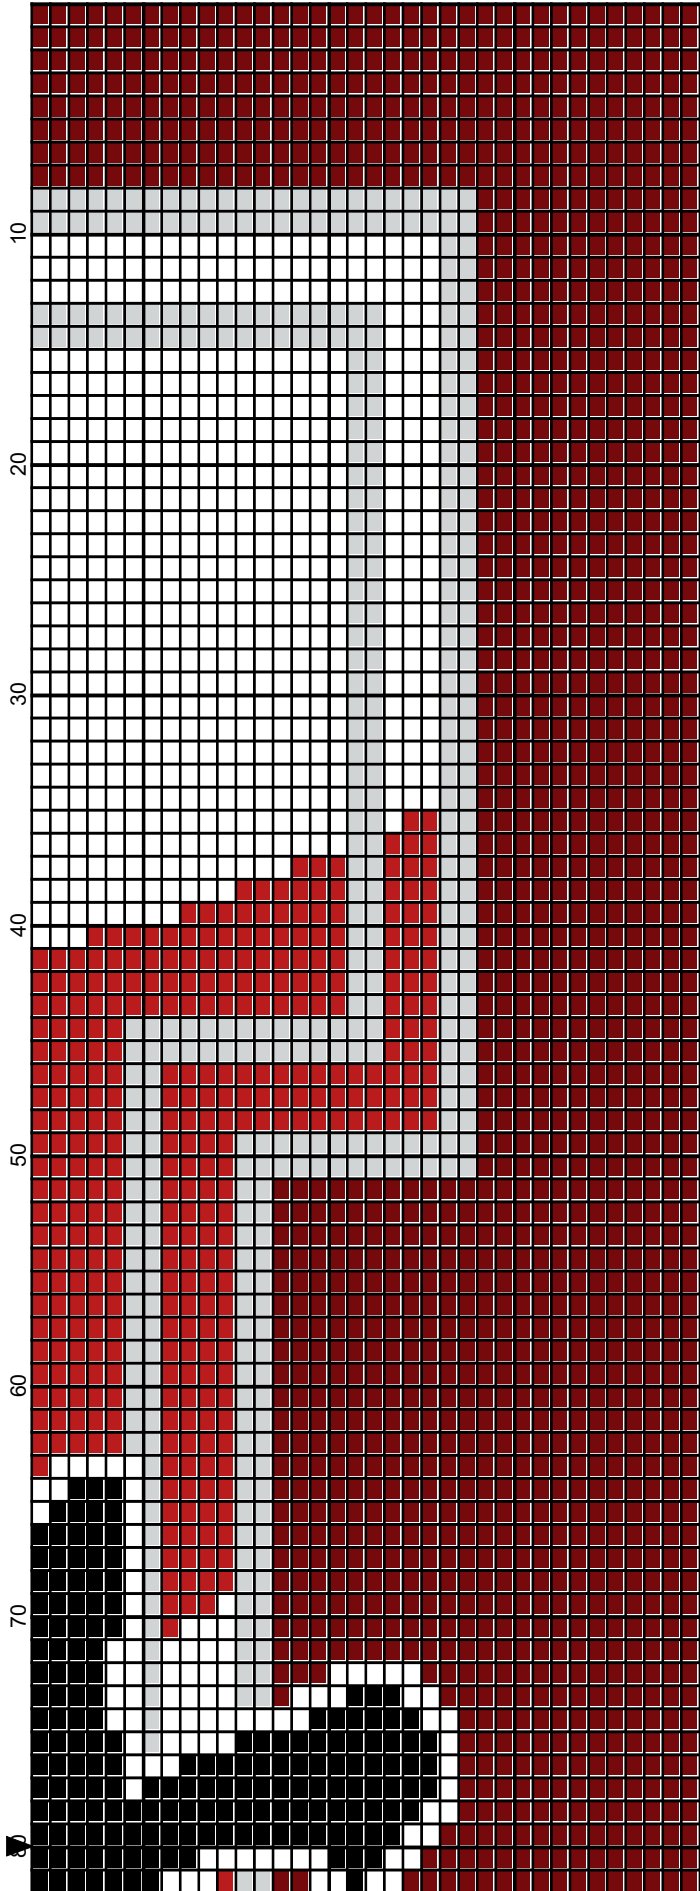

90

100

110

120

130

140

150

160

10

20

30

40

50

60

70

November 2016

170 180 190 200

November 2016

November 2016

November 2016

nebraska_huskers_200x160

Author: Donna Hammell
Company: Donna's Crochet Shoppe
Copyright: November 2016
Website: www.donnascrochetshoppe.com
Grid Size: 200W x 160H
Design Area: 20.00" x 20.00" (200 x 160 stitches)

Legend:

 [2] RHC 902 Jockey Red	 [2] RHC 001 White	 [2] RHC 312 Black
 [2] RHC 0412 Silver	 [2] RHC 853 Soft navy	 [2] RHC 319 Cherry Red

ESTIMATED YARN NEEDED:

RED HEART:
JOCKEY RED: 6 OUNCES
SILVER/LT GRAY: 6 OUNCES
WHITE: 10 OUNCES
BLACK: 6 OUNCES
SOFT NAVY: 6 OUNCES
CHERRY RED: 14 OUNCES