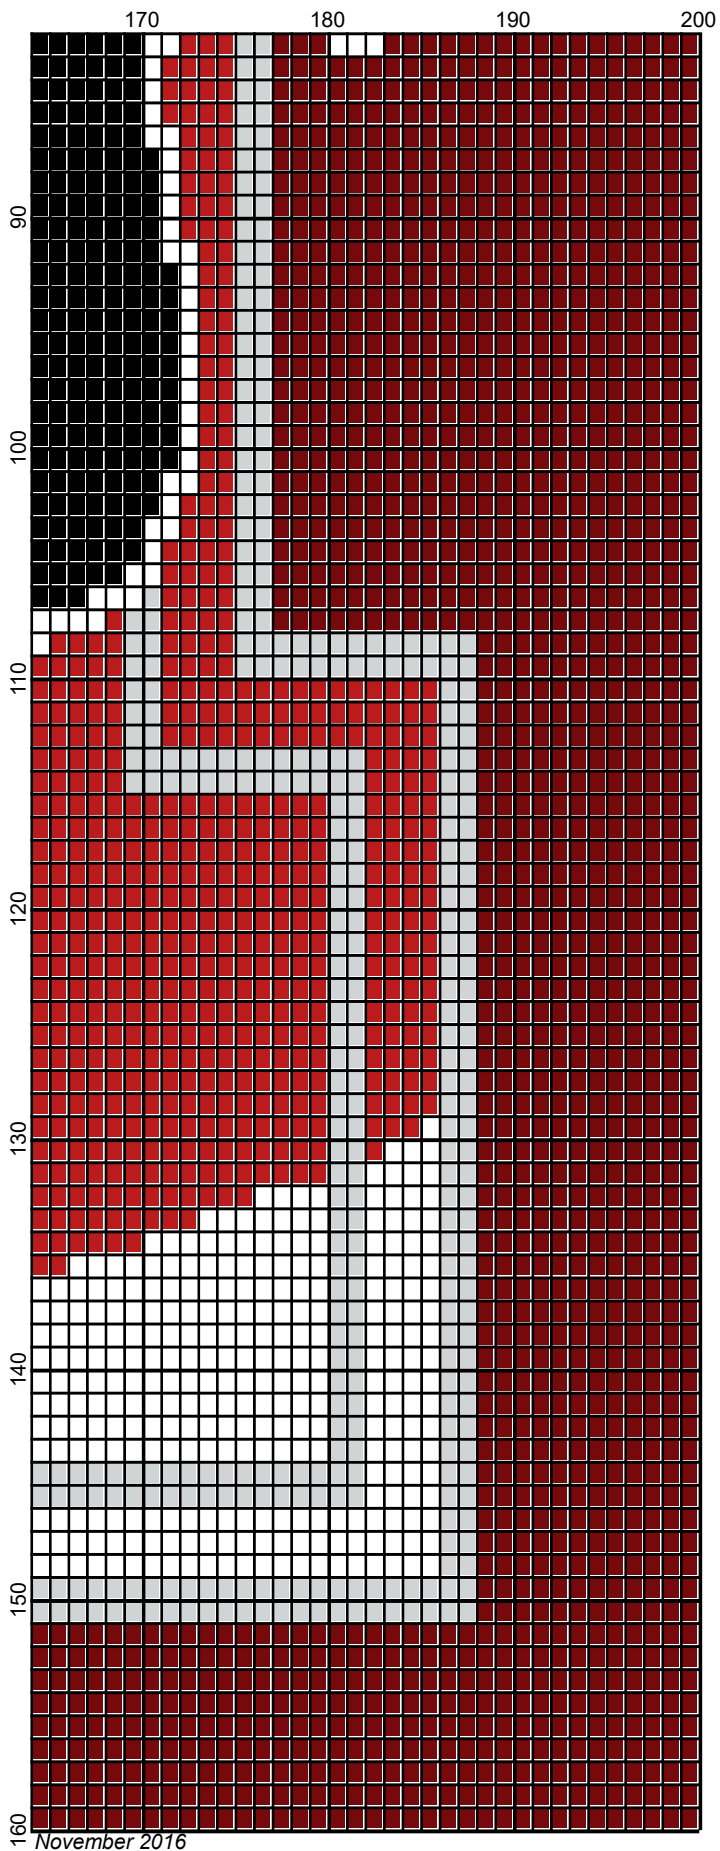

90

100

110

120

130

140

150

160

10

20

30

40

50

60

70

November 2016

170 180 190 200

November 2016

November 2016

November 2016

nebraska_huskers_200x160

Author: Donna Hammell
Company: Donna's Crochet Shoppe
Copyright: November 2016
Website: www.donnascrochetshoppe.com
Grid Size: 200W x 160H
Design Area: 20.00" x 20.00" (200 x 160 stitches)

Legend:

 [2] RHC 902 Jockey Red	 [2] RHC 001 White	 [2] RHC 312 Black
 [2] RHC 0412 Silver	 [2] RHC 853 Soft navy	 [2] RHC 319 Cherry Red

ESTIMATED YARN NEEDED:

RED HEART:
JOCKEY RED: 6 OUNCES
SILVER/LT GRAY: 6 OUNCES
WHITE: 10 OUNCES
BLACK: 6 OUNCES
SOFT NAVY: 6 OUNCES
CHERRY RED: 14 OUNCES