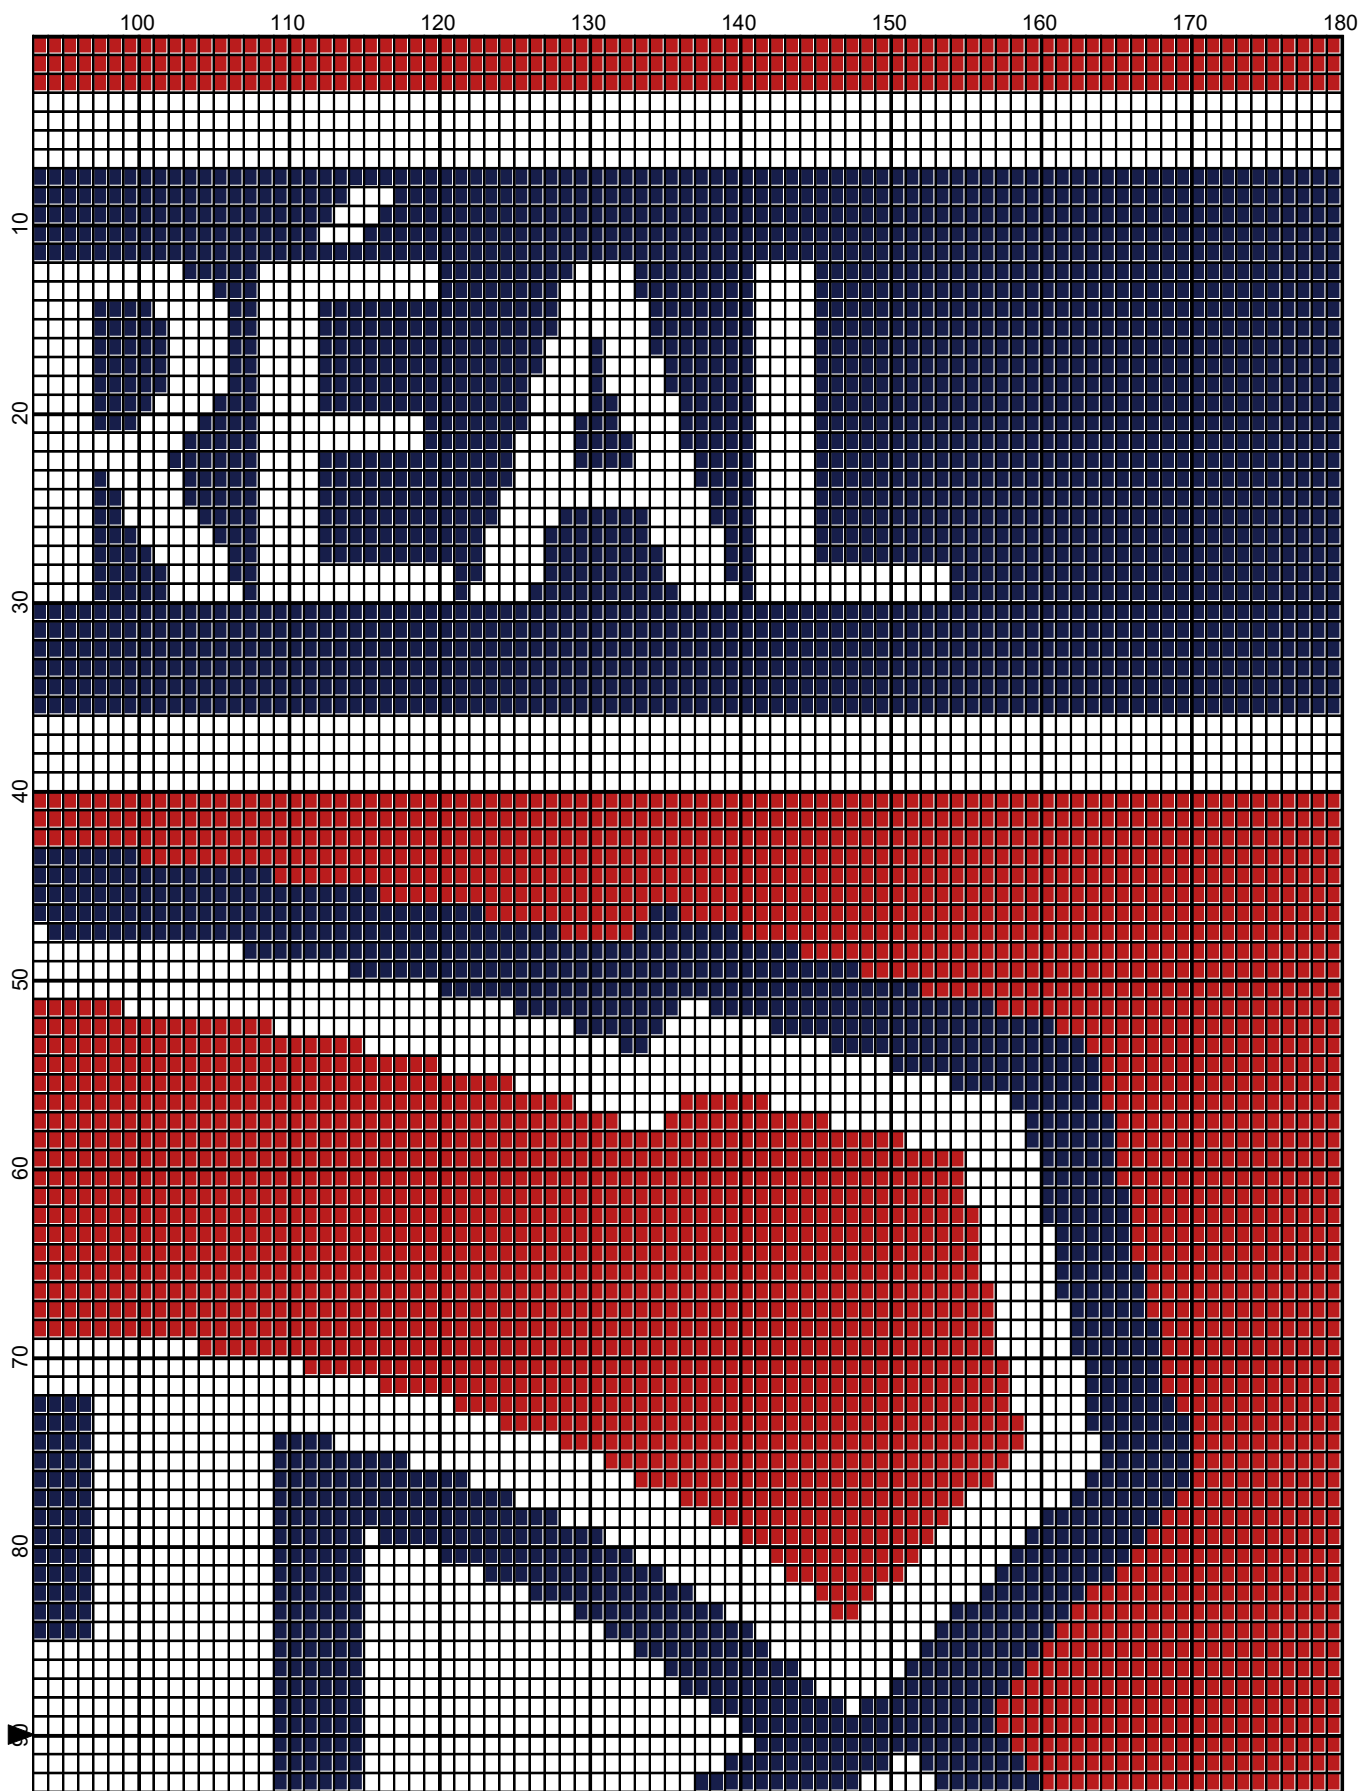

November 2019