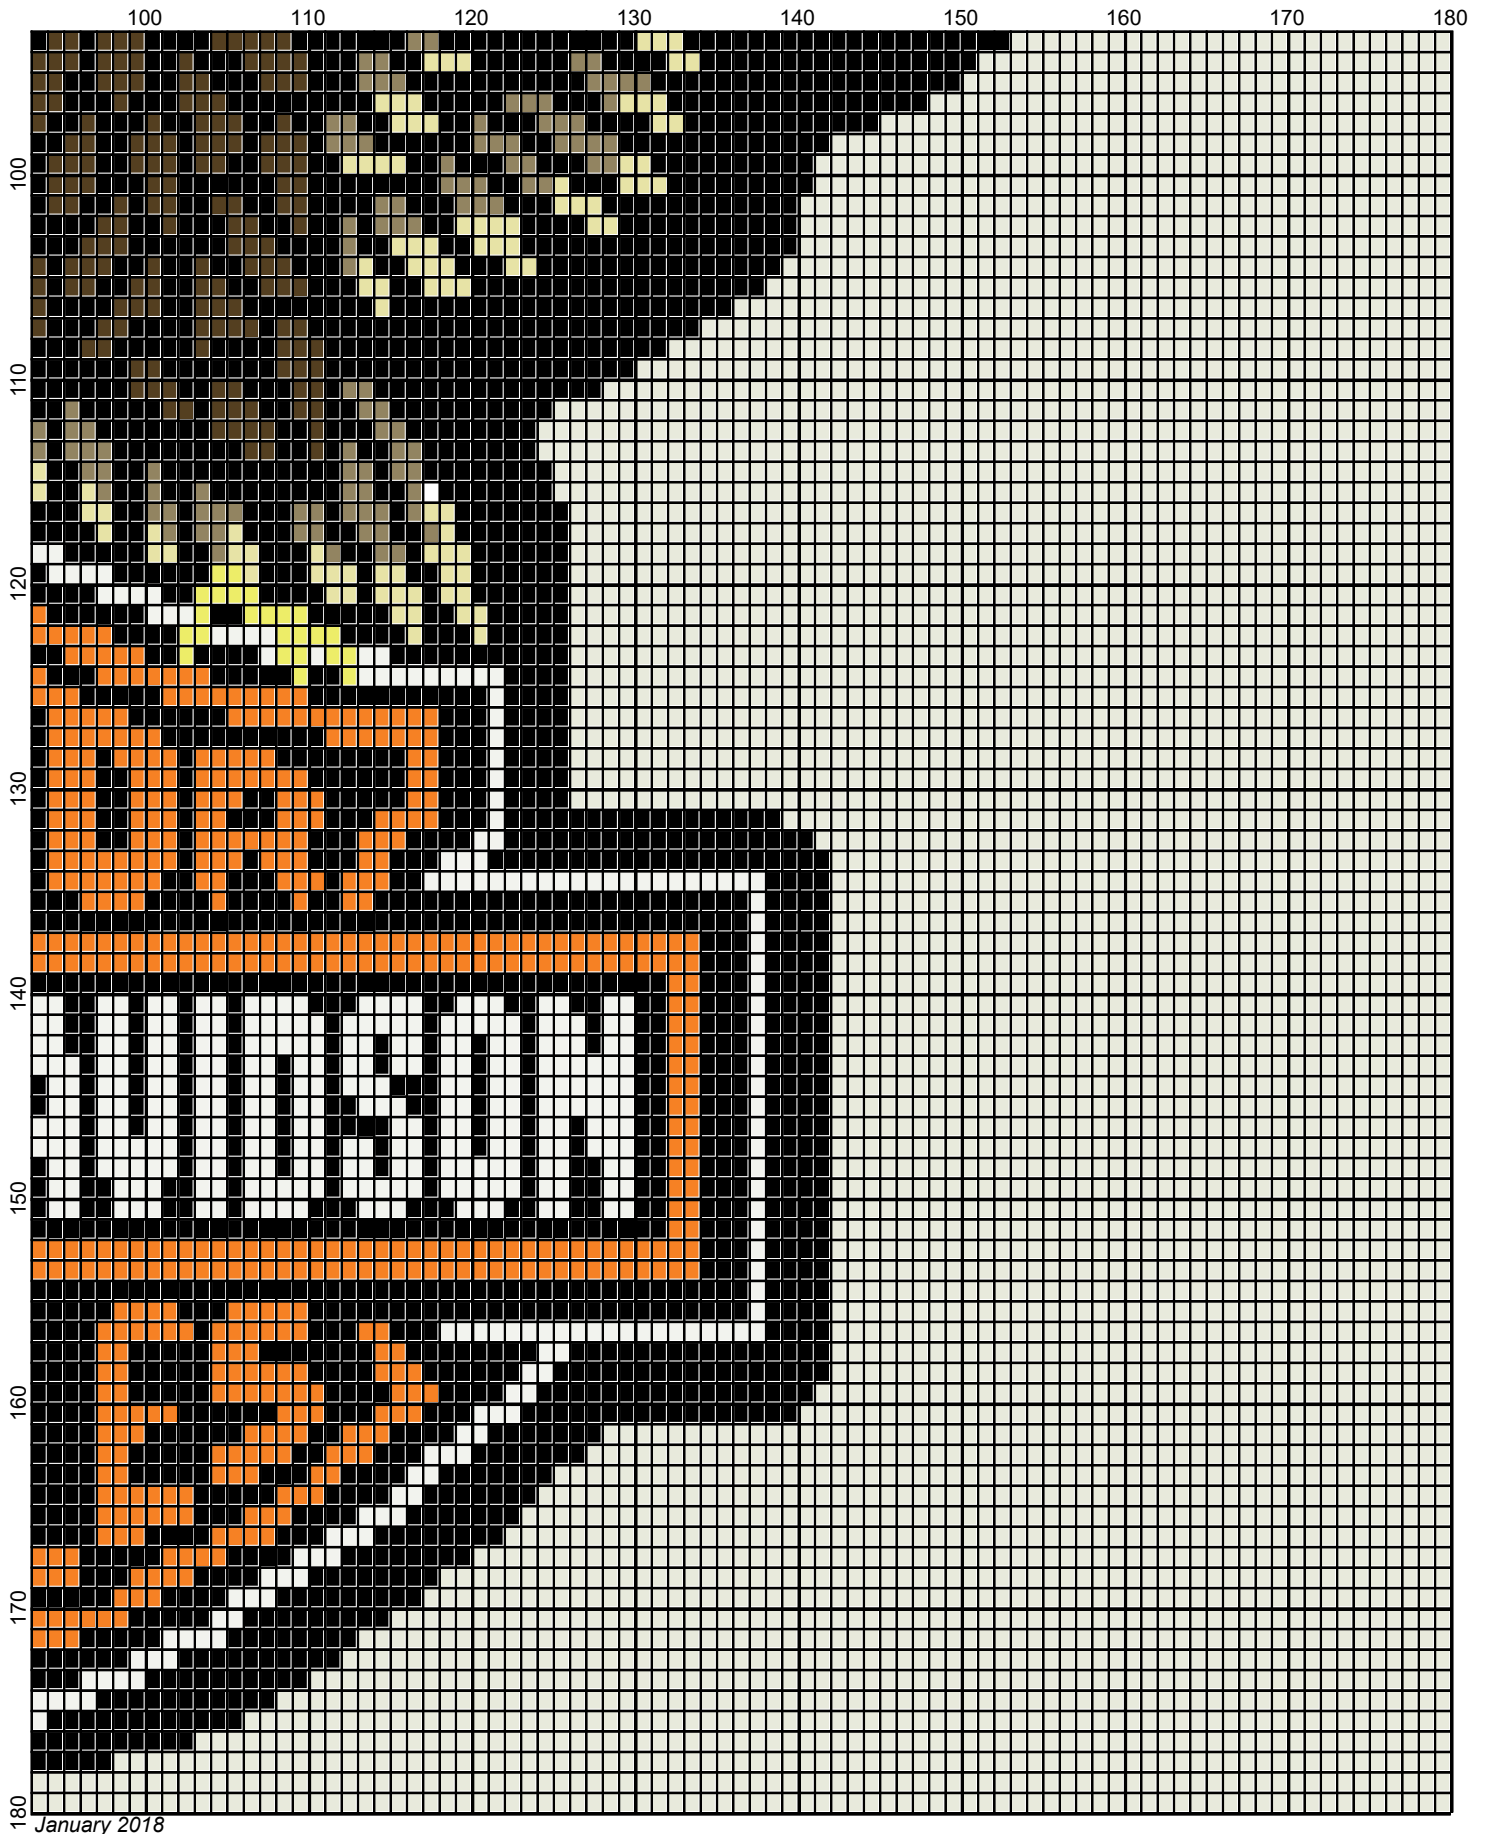

150

160

170

180

January 2018

January 2018

harley_davidson_eagle_180x180

Author: Donna Hammell
Company: Donna's Crochet Shoppe
Copyright: January 2018
Website: www.donnascrochetshoppe.com
Grid Size: 180W x 180H
Design Area: 18.00" x 22.50" (180 x 180 stitches)