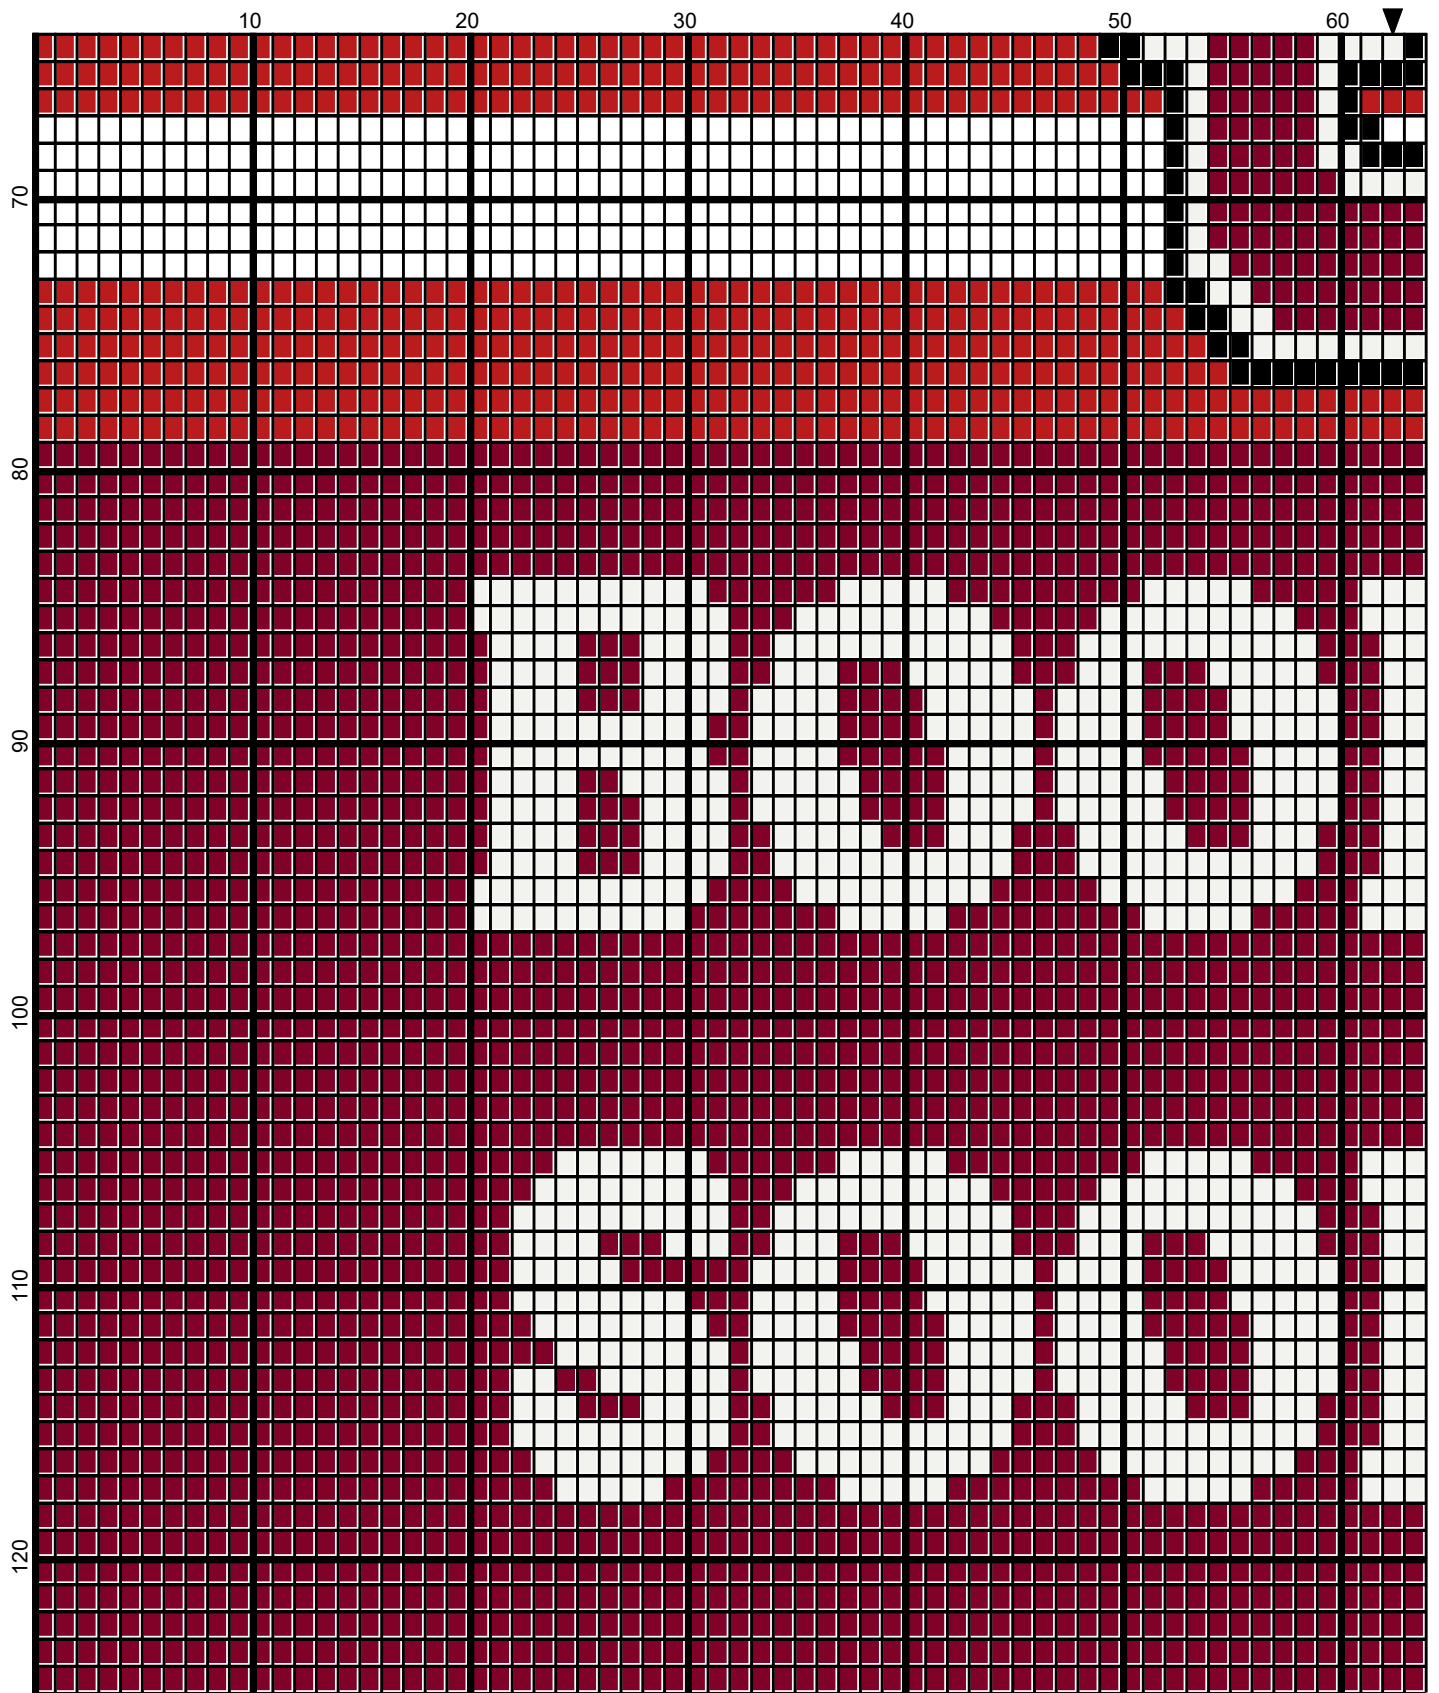

April 2020

April 2020

April 2020

April 2020

boomer_sioner

Author: Donna Hammell
Copyright: April 2020
Website: www.donnascrochetshoppe.com
Grid Size: 125W x 125H
Design Area: 12.50" x 15.63" (125 x 125 stitches)

Legend:

 [2] RHS 390 Hot Red	 [2] RHS 316 Soft White	 [2] RHS 312 Black
 [2] RHS 387 Soft navy	 [2] RHS 3901 Rouge	 [2] RHS 341 Light Gray

ESTIMATED YARN NEEDED:

RED: 4 OUNCES
NAVY: 3 OUNCES
WHITE: 6 OUNCES
ROUGE: 10 OUNCES
BLACK: 1 OUNCE
LT GRAY: SMALL AMT