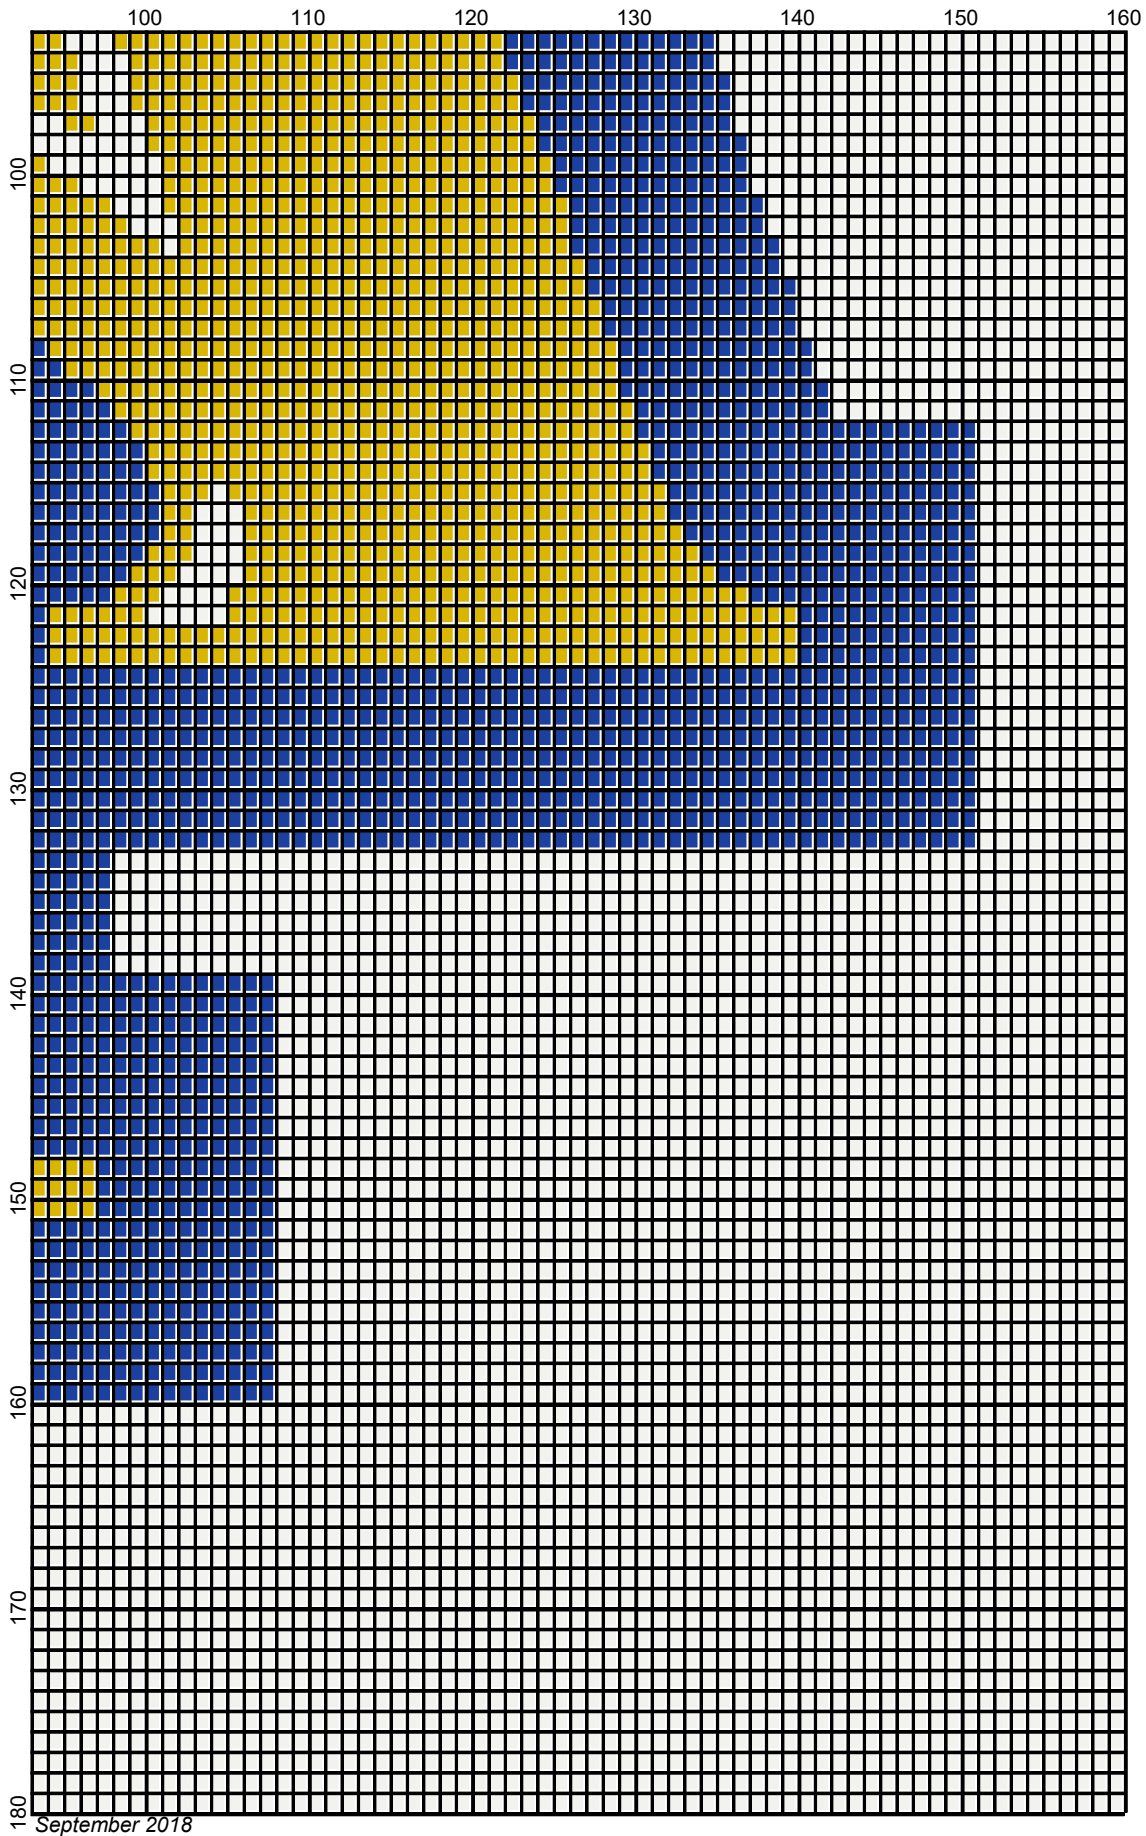

100

110

120

130

140

150

160

10

20

30

40

50

60

70

80

90

September 2018

September 2018

September 2018

aggies_160x180

Author: Donna Hammell
Company: Donna's Crochet Shoppe
Copyright: September 2018
Website: www.donnascrochetshoppe.com
Grid Size: 160W x 180H
Design Area: 16.00" x 22.50" (160 x 180 stitches)

Legend:

 [2] RHS 321 Gold

 [2] RHS 886 Blue

 [2] RHS 316 Soft White

ESTIMATED YARN NEEDED:

GOLD 8 OUNCES

BLUE 12 OUNCES

WHITE: 22 OUNCES